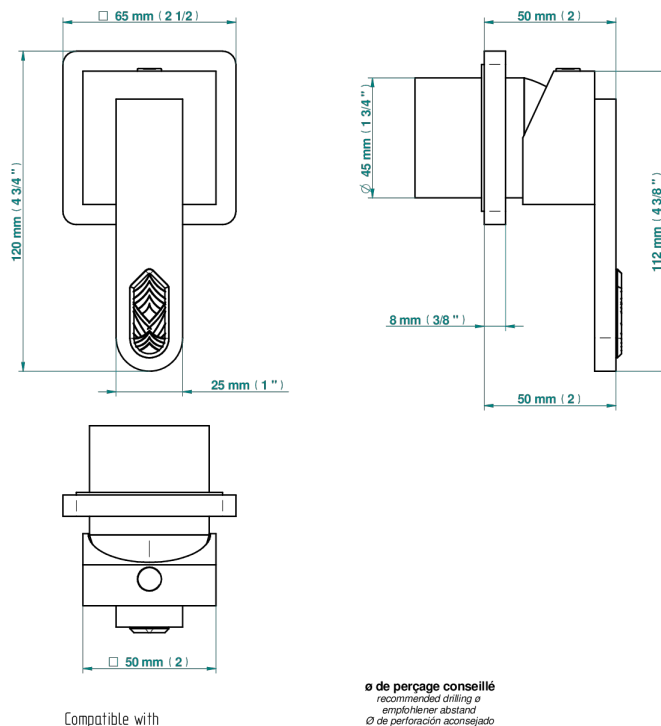

# PROFIL LALIQUE CLEAR CRYSTAL

A6G-6540RB

Trim only for wall mixer on rosette

THG<sup>®</sup>  
PARIS

6540A  
6540A/W

6540A/US

70872

02/03/2021

## CHARACTERISTIC

- Profil Laliq Clear crystal
- Trim only for wall mixer on rosette

## RELATED SKU'S

- Ref. G00-6540A/US Built-in part for wall mounted flush fit shower mixer 2 inlets 1/2" -1 outlet 1/2" -US model