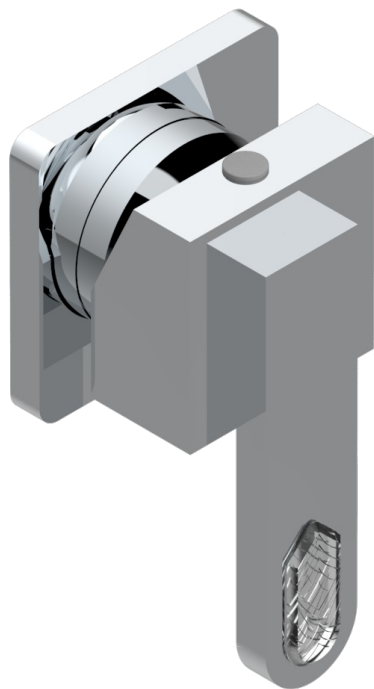

# PROFIL LALIQUE CLEAR CRYSTAL

A6G-6540RB

Trim only for wall mixer on rosette

THG<sup>®</sup>  
PARIS

6540A  
6540A/W

6540A/US

70872

02/03/2021

## CHARACTERISTIC

- Profil Laliq Clear crystal
- Trim only for wall mixer on rosette

## RELATED SKU'S

- Ref. G00-6540A/US Built-in part for wall mounted flush fit shower mixer 2 inlets 1/2" -1 outlet 1/2" -US model