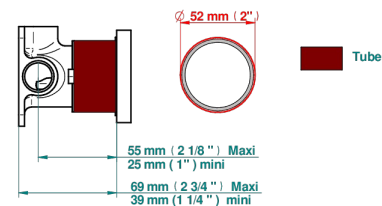

# PROFIL LALIQUE CLEAR CRYSTAL

A6G-6540RB

Trim only for wall mixer on rosette

THG<sup>®</sup>  
PARIS

6540A  
6540A/W

6540A/US

70872

02/03/2021

## CHARACTERISTIC

- Profil Laliq Clear crystal
- Trim only for wall mixer on rosette

## RELATED SKU'S

- Ref. G00-6540A/US Built-in part for wall mounted flush fit shower mixer 2 inlets 1/2" -1 outlet 1/2" -US model