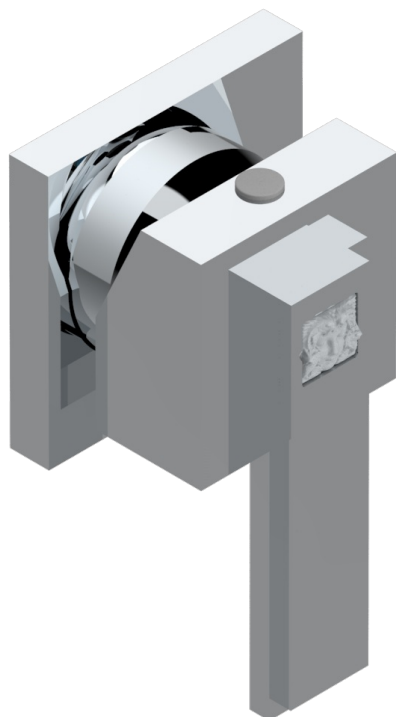

# MASQUE DE FEMME SMOOTH METAL

A2U-6540RB

Trim only for wall mixer on rosette

## CHARACTERISTIC

- Masque de Femme Smooth metal
- Trim only for wall mixer on rosette

## RELATED SKU'S

- Ref. G00-6540A/US Built-in part for wall mounted flush fit shower mixer 2 inlets 1/2" -1 outlet 1/2" -US model