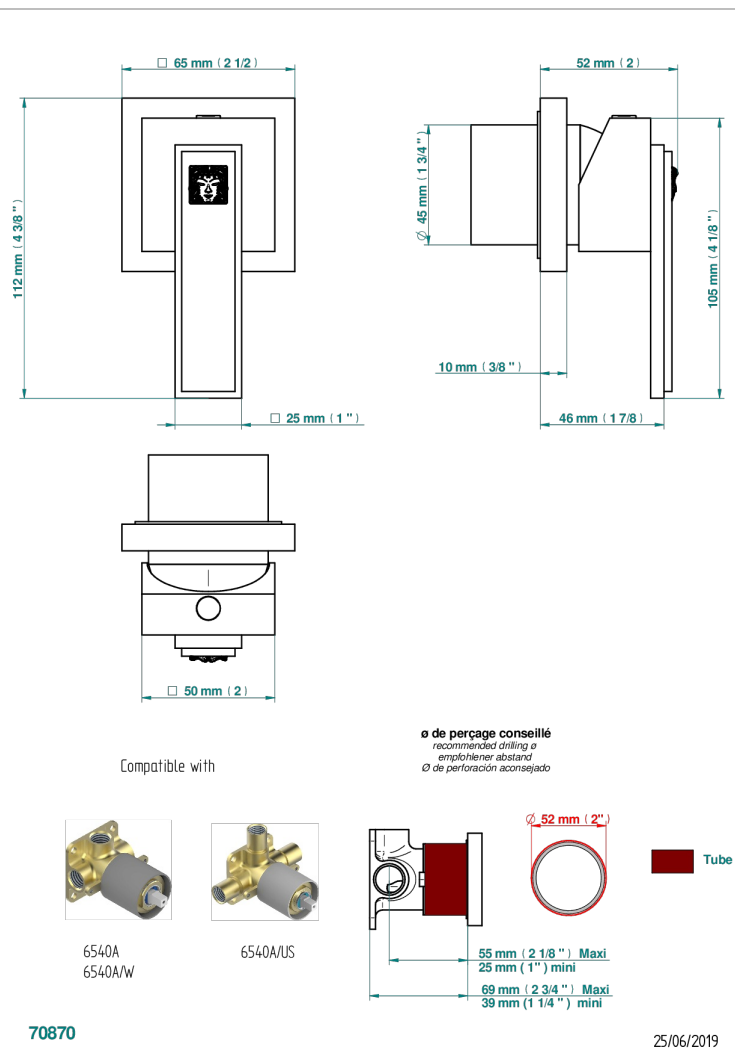

# MASQUE DE FEMME SMOOTH METAL

A2U-6540RB

Trim only for wall mixer on rosette

## CHARACTERISTIC

- Masque de Femme Smooth metal
- Trim only for wall mixer on rosette

## RELATED SKU'S

- Ref. G00-6540A/US Built-in part for wall mounted flush fit shower mixer 2 inlets 1/2" -1 outlet 1/2" -US model