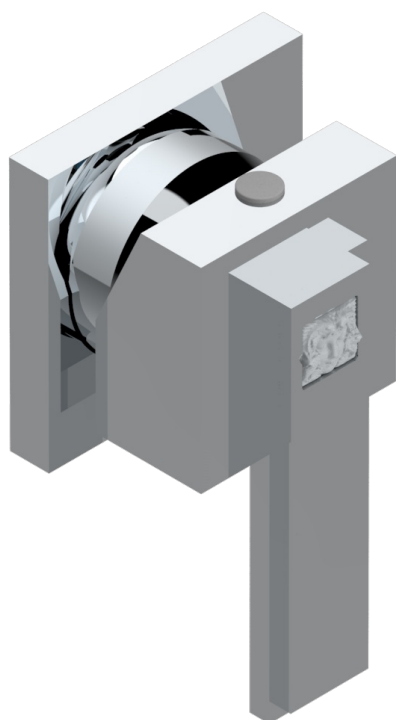

# MASQUE DE FEMME SMOOTH METAL

A2U-6540RB

Trim only for wall mixer on rosette

## CHARACTERISTIC

- Masque de Femme Smooth metal
- Trim only for wall mixer on rosette

## RELATED SKU'S

- Ref. G00-6540A Rough parts for wall mounted flush fit shower mixer 2 x 1/2" inlets 1 x 1/2" outlet