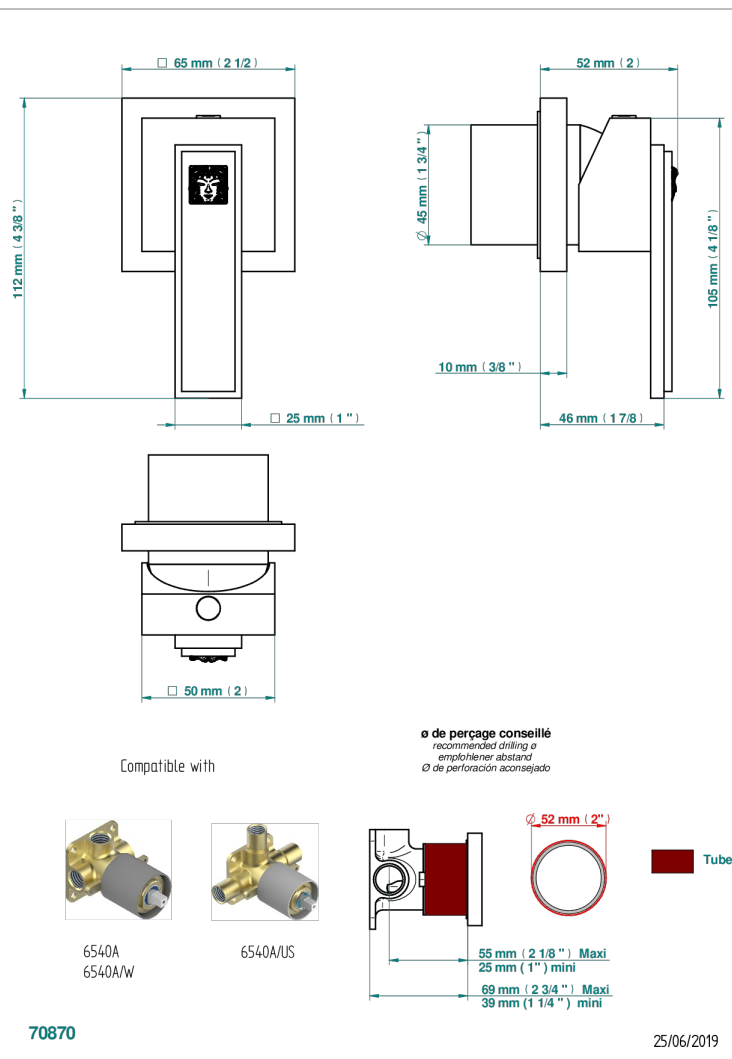

# MASQUE DE FEMME SMOOTH METAL

A2U-6540RB

Trim only for wall mixer on rosette

## CHARACTERISTIC

- Masque de Femme Smooth metal
- Trim only for wall mixer on rosette

## RELATED SKU'S

- Ref. G00-6540A Rough parts for wall mounted flush fit shower mixer 2 x 1/2" inlets 1 x 1/2" outlet