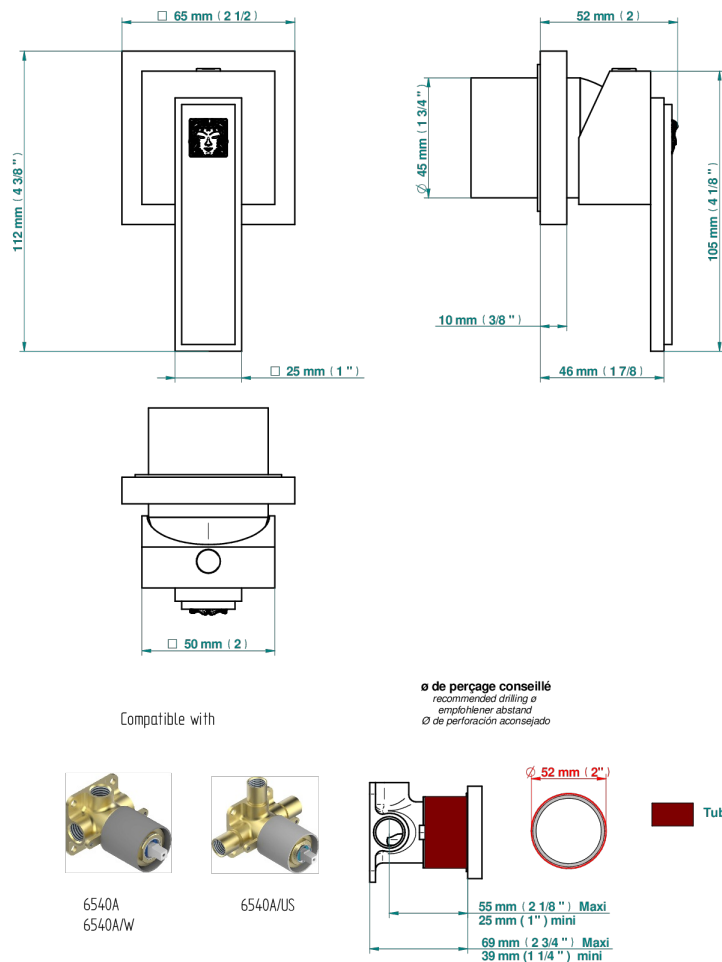

MASQUE DE FEMME ENGRAVED METAL

A2T-6540RB

Trim only for wall mixer on rosette

70870

25/06/2019

CHARACTERISTIC

- Masque de Femme Engraved Metal
- Trim only for wall mixer on rosette

RELATED SKU'S

- Ref. G00-6540A/US Built-in part for wall mounted flush fit shower mixer 2 inlets 1/2" -1 outlet 1/2" -US model

AVAILABLE FINITIONS

Black ceram - D30

Blush PVD - H62

Brass color PVD - H49

Brown bronze color PVD - F33