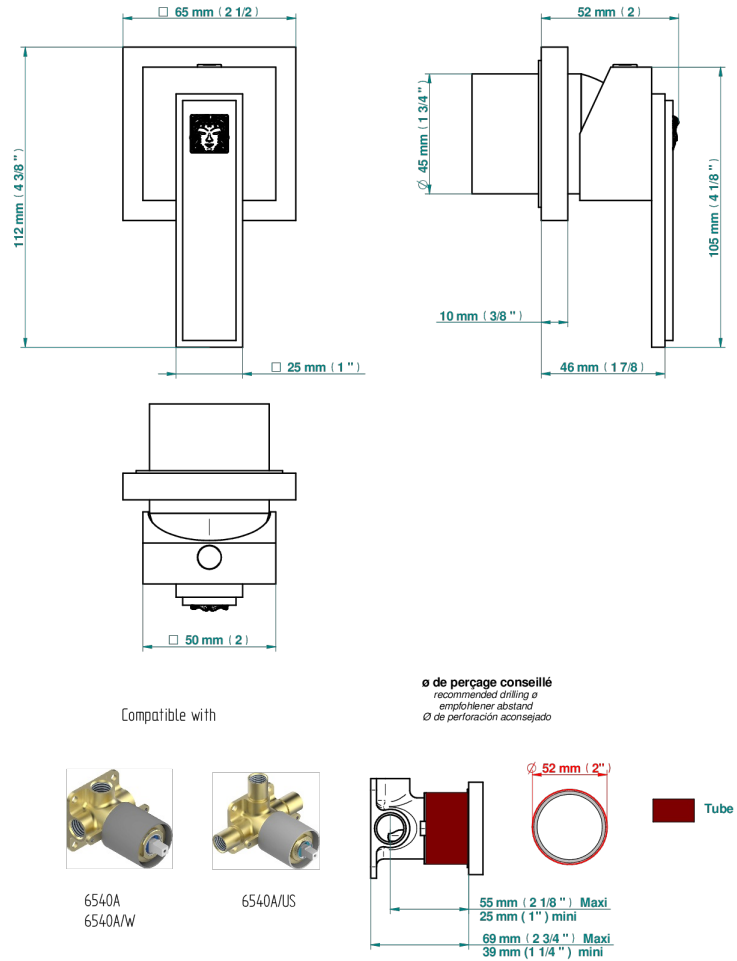

MASQUE DE FEMME SOLAIRE

A2S-6540RB

Trim only for wall mixer on rosette

70870

25/06/2019

CHARACTERISTIC

- Masque de Femme Solaire
- Trim only for wall mixer on rosette

RELATED SKU'S

- Ref. G00-6540A/US Built-in part for wall mounted flush fit shower mixer 2 inlets 1/2" -1 outlet 1/2" -US model

AVAILABLE FINITIONS

Black ceram - D30
 Chrome polished - A02
 Chrome polished / gold polished - G02
 Gold mat - F07
 Gold polished - F01
 Matt chrome (American satin) - C02