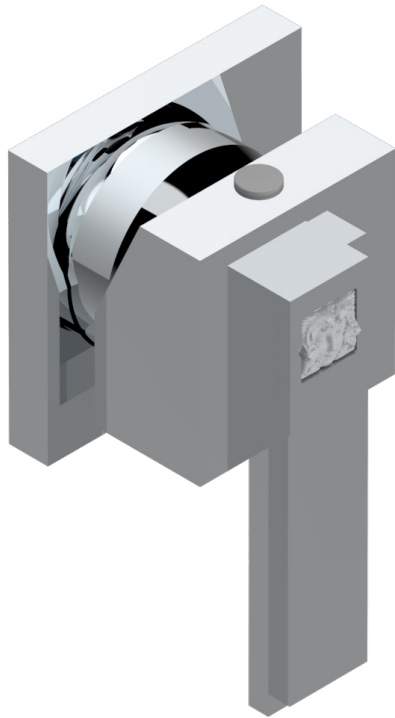

MASQUE DE FEMME SOLAIRE

A2S-6540RB

Trim only for wall mixer on rosette

70870

25/06/2019

CHARACTERISTIC

- Masque de Femme Solaire
- Trim only for wall mixer on rosette

RELATED SKU'S

- Ref. G00-6540A/US Built-in part for wall mounted flush fit shower mixer 2 inlets 1/2" -1 outlet 1/2" -US model

AVAILABLE FINITIONS

Black ceram - D30
 Chrome polished - A02
 Chrome polished / gold polished - G02
 Gold mat - F07
 Gold polished - F01
 Matt chrome (American satin) - C02

Matt nickel (American satin) - C01
 Nickel polished - B01
 Soft gold - F30
 Soft matt gold - F31