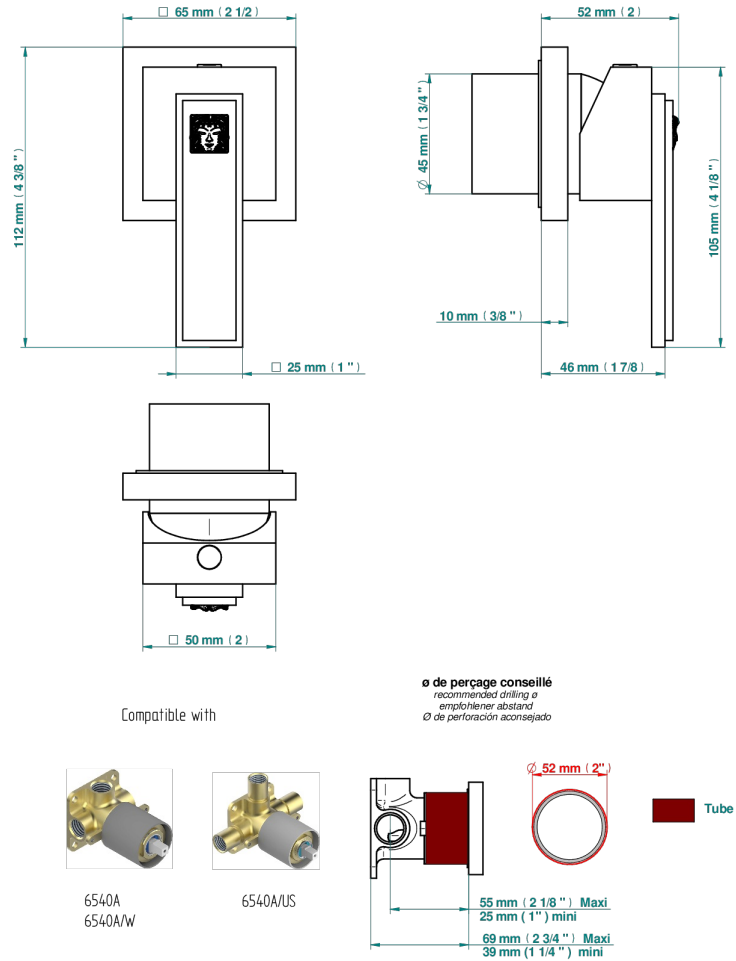

MASQUE DE FEMME LUNAIRE

A2R-6540RB

Trim only for wall mixer on rosette

THG[®]
PARIS

70870

25/06/2019

CHARACTERISTIC

- Masque de Femme Lunaire
- Trim only for wall mixer on rosette

RELATED SKU'S

- Ref. G00-6540A/US Built-in part for wall mounted flush fit shower mixer 2 inlets 1/2" -1 outlet 1/2" -US model

AVAILABLE FINITIONS

Black ceram - D30
Chrome polished - A02
Chrome polished / gold polished - G02
Gold mat - F07
Gold polished - F01
Matt chrome (American satin) - C02