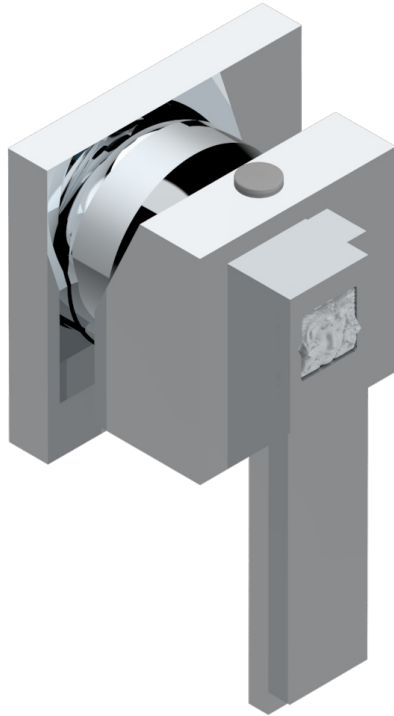

MASQUE DE FEMME LUNAIRE

A2R-6540RB

Trim only for wall mixer on rosette

THG[®]
PARIS

70870

25/06/2019

CHARACTERISTIC

- Masque de Femme Lunaire
- Trim only for wall mixer on rosette

RELATED SKU'S

- Ref. G00-6540A/US Built-in part for wall mounted flush fit shower mixer 2 inlets 1/2" -1 outlet 1/2" -US model

AVAILABLE FINITIONS

Black ceram - D30
Chrome polished - A02
Chrome polished / gold polished - G02
Gold mat - F07
Gold polished - F01
Matt chrome (American satin) - C02

Matt nickel (American satin) - C01
Nickel polished - B01
Soft gold - F30
Soft matt gold - F31