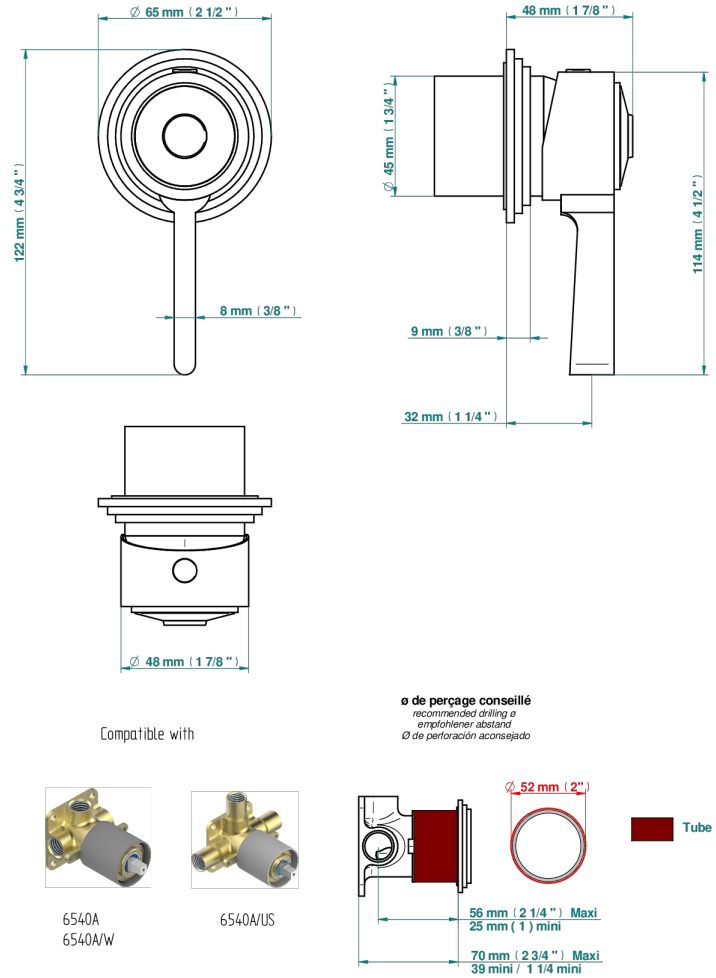

# FRIVOLE WITH LEVER HANDLES

G2S-6540RB

Trim only for wall mixer on rosette

70855

24/06/2019

## CHARACTERISTIC

- Frivole with lever handles
- Trim only for wall mixer on rosette

## RELATED SKU'S

- Ref. G00-6540A/US Built-in part for wall mounted flush fit shower mixer 2 inlets 1/2" -1 outlet 1/2" -US model