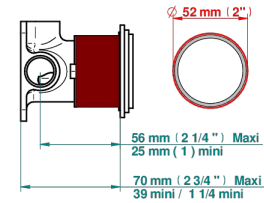

Tube

70855

24/06/2019

CHARACTERISTIC

- Frivole
- Trim only for wall mixer on rosette

RELATED SKU'S

- Ref. G00-6540A/US Built-in part for wall mounted flush fit shower mixer 2 inlets 1/2" -1 outlet 1/2" -US model

AVAILABLE FINITIONS

Black ceram - D30
Blush PVD - H62
Brass color PVD - H49
Brown bronze color PVD - F33
Chrome polished - A02
Chrome polished / gold polished - G02

Gold color PVD - H52
Gold mat - F07
Gold polished - F01
Graphite PVD - H64
Matt Umber PVD - H67
Matt blush PVD - H60

Matt brass color PVD - H50
Matt brown bronze color PVD - F34
Matt chrome (American satin) - C02
Matt gold color PVD - H53
Matt graphite PVD - H65
Matt nickel (American satin) - C01

Matt nickel color PVD - H56
Nickel antique / Sovereign - H28
Nickel color PVD - H55
Nickel polished - B01
Soft gold - F30
Soft matt gold - F31

Umber PVD - H66