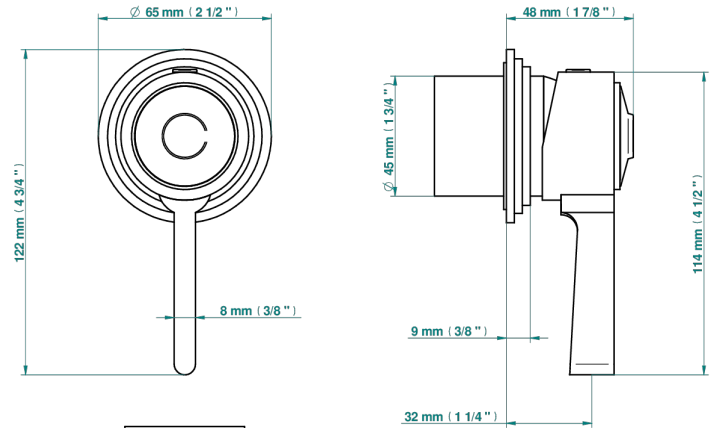

FAUBOURG METAL WITH LEVER HANDLES

G2U-6540RB

Trim only for wall mixer on rosette