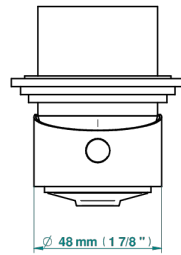

FAUBOURG METAL WITH LEVER HANDLES

G2U-6540RB

Trim only for wall mixer on rosette

Compatible with

6540A
6540A/W

6540A/US