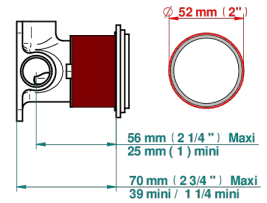

Tube

70854

24/06/2019

CHARACTERISTIC

- Faubourg Metal with lever handles
- Trim only for wall mixer on rosette

RELATED SKU'S

- Ref. G00-6540A/US Built-in part for wall mounted flush fit shower mixer 2 inlets 1/2" -1 outlet 1/2" -US model

AVAILABLE FINITIONS

Black ceram - D30

Blush PVD - H62

Brass color PVD - H49

Brown bronze color PVD - F33

Chrome polished - A02

Chrome polished / gold polished -

G02

Gold color PVD - H52

Gold mat - F07

Gold polished - F01

Graphite PVD - H64

Matt Umber PVD - H67

Matt blush PVD - H60

Matt brass color PVD - H50

Matt brown bronze color PVD - F34

Matt chrome (American satin) - C02

Matt gold color PVD - H53

Matt graphite PVD - H65

Matt nickel (American satin) - C01

Matt nickel color PVD - H56

Natural smoked Brass - A13

Nickel antique / Sovereign - H28

Nickel color PVD - H55

Nickel polished - B01

Soft gold - F30

Soft matt gold - F31

Umber PVD - H66