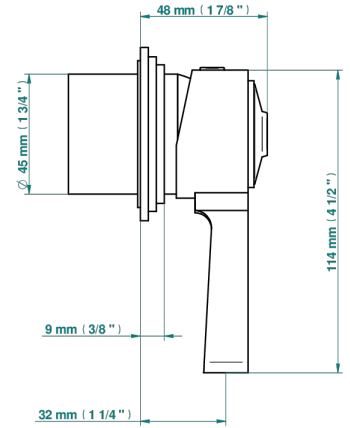

FAUBOURG METAL

G2T-6540RB

Trim only for wall mixer on rosette

Compatible with

Tube

70854

24/06/2019

CHARACTERISTIC

- Faubourg Metal
- Trim only for wall mixer on rosette

RELATED SKU'S

- Ref. G00-6540A/US Built-in part for wall mounted flush fit shower mixer 2 inlets 1/2" -1 outlet 1/2" -US model

AVAILABLE FINITIONS

Black ceram - D30

Blush PVD - H62

Brass color PVD - H49

Brown bronze color PVD - F33

Chrome polished - A02

Chrome polished / gold polished - G02

Gold color PVD - H52

Gold mat - F07

Gold polished - F01

Graphite PVD - H64

Matt Umber PVD - H67

Matt blush PVD - H60

Matt brass color PVD - H50

Matt brown bronze color PVD - F34

Matt chrome (American satin) - C02

Matt gold color PVD - H53

Matt graphite PVD - H65

Matt nickel (American satin) - C01

Matt nickel color PVD - H56

Natural smoked Brass - A13

Nickel antique / Sovereign - H28

Nickel color PVD - H55

Nickel polished - B01

Soft gold - F30

Soft matt gold - F31

Umber PVD - H66