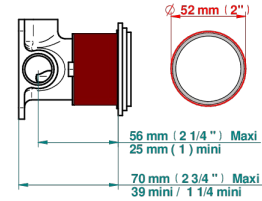

Tube

70854

24/06/2019

CHARACTERISTIC

- Faubourg Metal
- Trim only for wall mixer on rosette

RELATED SKU'S

- Ref. G00-6540A/US Built-in part for wall mounted flush fit shower mixer 2 inlets 1/2" -1 outlet 1/2" -US model

AVAILABLE FINITIONS

Black ceram - D30

Blush PVD - H62

Brass color PVD - H49

Brown bronze color PVD - F33

Chrome polished - A02

Chrome polished / gold polished - G02

Gold color PVD - H52

Gold mat - F07

Gold polished - F01

Graphite PVD - H64

Matt Umber PVD - H67

Matt blush PVD - H60

Matt brass color PVD - H50

Matt brown bronze color PVD - F34

Matt chrome (American satin) - C02

Matt gold color PVD - H53

Matt graphite PVD - H65

Matt nickel (American satin) - C01

Matt nickel color PVD - H56

Natural smoked Brass - A13

Nickel antique / Sovereign - H28

Nickel color PVD - H55

Nickel polished - B01

Soft gold - F30

Soft matt gold - F31

Umber PVD - H66