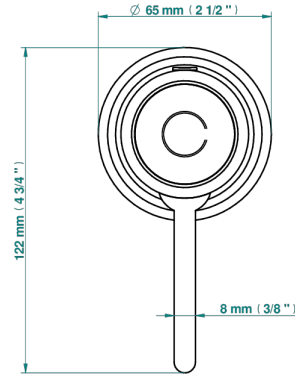

FAUBOURG METAL

G2T-6540RB

Trim only for wall mixer on rosette

Compatible with