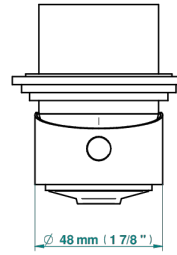

FAUBOURG METAL

G2T-6540RB

Trim only for wall mixer on rosette

Compatible with