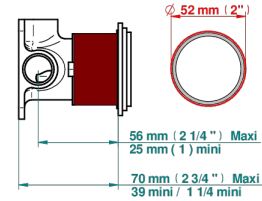

Tube

70854

24/06/2019

CARACTERÍSTICAS

- Faubourg metal
- Trim only for wall mixer on rosette

PRODUCTOS RELACIONADOS

- Ref. G00-6540A Rough parts for wall mounted flush fit shower mixer 2 x 1/2" inlets 1 x 1/2" outlet

ACABADOS DISPONIBLES

Cerámica negra mate - D30
Cromo - A02
Cromo / dorado - G02
Cromo mate - C02
Dorado - F01
Dorado mate - F07

Dorado pálido - F30
Dorado pálido mate (sin barniz) - F31
Natural smoked Brass - A13
Níquel - B01
Níquel mate - C01
Níquel viejo - H28

Pvd blush - H62
Pvd blush mate - H60
Pvd color latón - H49
Pvd color latón mate - H50
Pvd color níquel - H55
Pvd color níquel mate - H56

Pvd color oro - H52
Pvd color oro mate - H53
Pvd grafito - H64
Pvd grafito mate - H65
Pvd marrón bronce - F33
Pvd marrón bronce mate - F34

Pvd umber - H66
Pvd umber mate - H67