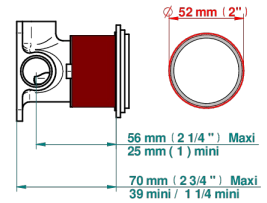

Tube

70853

24/06/2019

CHARACTERISTIC

- Faubourg Black Porcelain with lever handles
- Trim only for wall mixer on rosette

RELATED SKU'S

- Ref. G00-6540A/US Built-in part for wall mounted flush fit shower mixer 2 inlets 1/2" -1 outlet 1/2" -US model

AVAILABLE FINITIONS

Black ceram - D30

Blush PVD - H62

Brass color PVD - H49

Brown bronze color PVD - F33

Chrome polished - A02

Chrome polished / gold polished - G02

Gold color PVD - H52

Gold mat - F07

Gold polished - F01

Graphite PVD - H64

Matt Umber PVD - H67

Matt blush PVD - H60

Matt brass color PVD - H50

Matt brown bronze color PVD - F34

Matt chrome (American satin) - C02

Matt gold color PVD - H53

Matt graphite PVD - H65

Matt nickel (American satin) - C01

Matt nickel color PVD - H56

Natural smoked Brass - A13

Nickel antique / Sovereign - H28

Nickel color PVD - H55

Nickel polished - B01

Soft gold - F30

Soft matt gold - F31

Umber PVD - H66