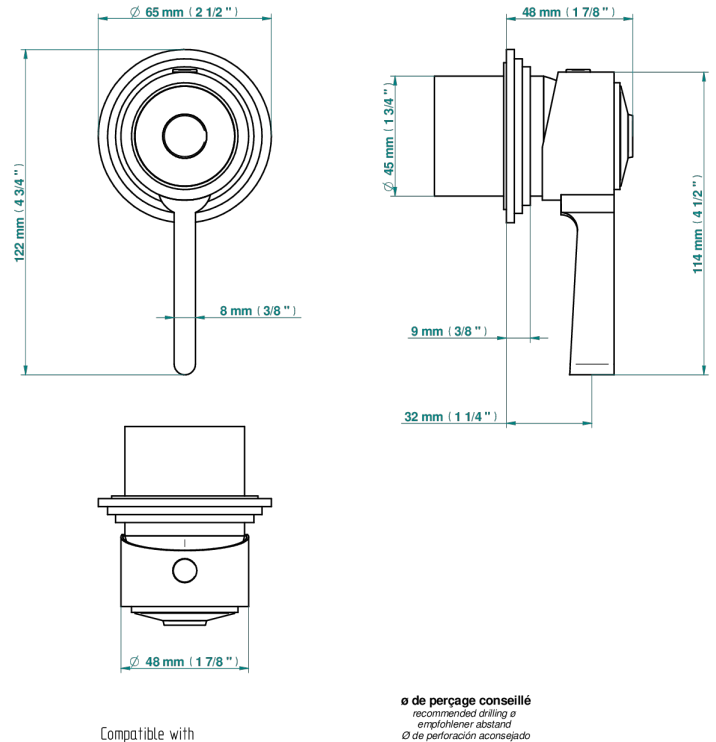

FAUBOURG BLACK PORCELAIN WITH LEVER HANDLES

G2M-6540RB

Trim only for wall mixer on rosette

Compatible with