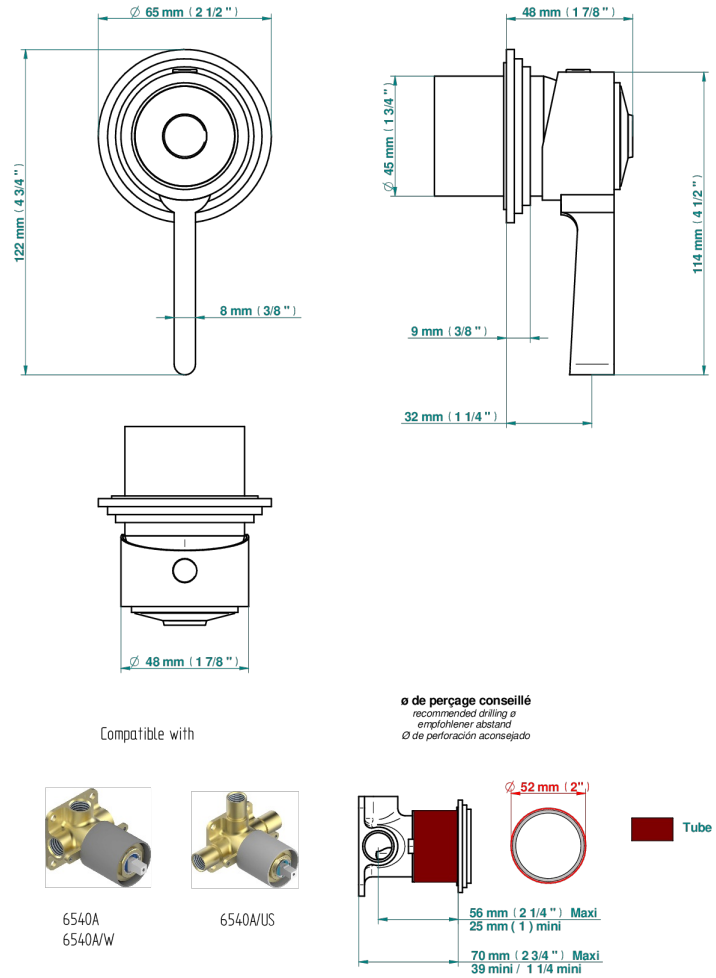

FAUBOURG BLACK PORCELAIN

G2L-6540RB

Trim only for wall mixer on rosette

70853

24/06/2019

CHARACTERISTIC

- Faubourg Black Porcelain
- Trim only for wall mixer on rosette

RELATED SKU'S

- Ref. G00-6540A/US Built-in part for wall mounted flush fit shower mixer 2 inlets 1/2" -1 outlet 1/2" -US model

AVAILABLE FINITIONS

- | | | | | |
|---------------------------------------|----------------------|------------------------------------|----------------------------------|----------------------|
| Black ceram - D30 | Gold color PVD - H52 | Matt brass color PVD - H50 | Matt nickel color PVD - H56 | Soft matt gold - F31 |
| Blush PVD - H62 | Gold mat - F07 | Matt brown bronze color PVD - F34 | Natural smoked Brass - A13 | Umber PVD - H66 |
| Brass color PVD - H49 | Gold polished - F01 | Matt chrome (American satin) - C02 | Nickel antique / Sovereign - H28 | |
| Brown bronze color PVD - F33 | Graphite PVD - H64 | Matt gold color PVD - H53 | Nickel color PVD - H55 | |
| Chrome polished - A02 | Matt Umber PVD - H67 | Matt graphite PVD - H65 | Nickel polished - B01 | |
| Chrome polished / gold polished - G02 | Matt blush PVD - H60 | Matt nickel (American satin) - C01 | Soft gold - F30 | |