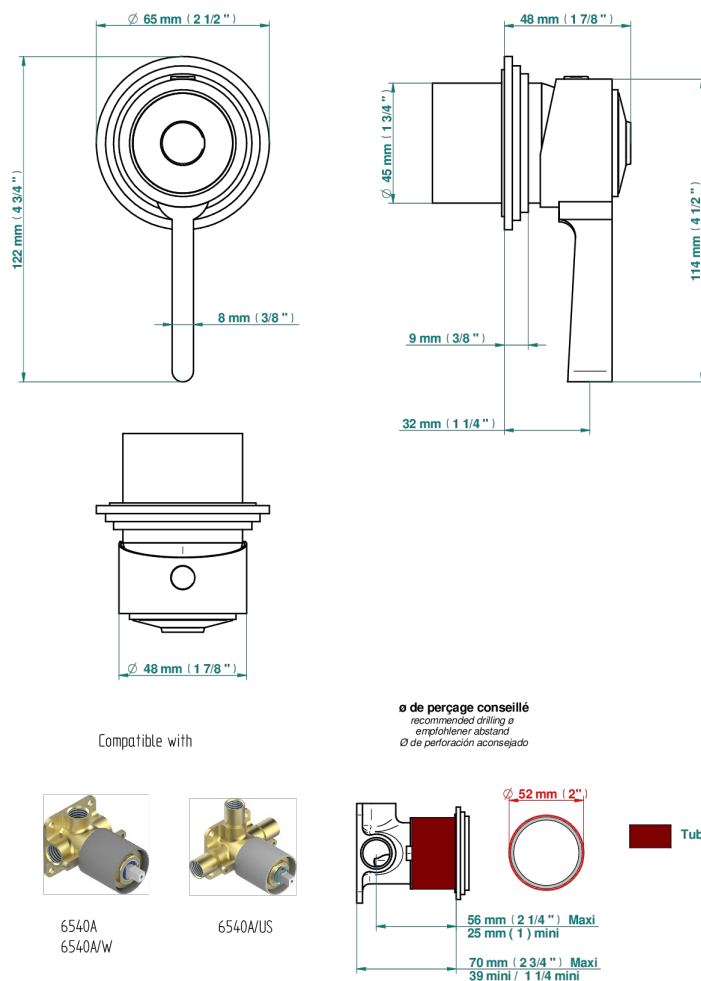

FROUFROU WITH LEVER HANDLES

G2P-6540RB

Trim only for wall mixer on rosette

70851

24/06/2019

CHARACTERISTIC

- Froufrou with lever handles
- Trim only for wall mixer on rosette

RELATED SKU'S

- Ref. G00-6540A/US Built-in part for wall mounted flush fit shower mixer 2 inlets 1/2" -1 outlet 1/2" -US model

AVAILABLE FINITIONS

Black ceram - D30
Blush PVD - H62
Brass color PVD - H49
Brown bronze color PVD - F33
Chrome polished - A02
Chrome polished / gold polished - G02