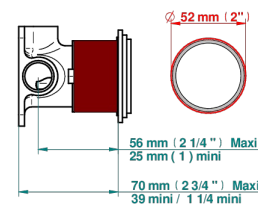

Tube

70851

24/06/2019

CHARACTERISTIC

- Froufrou
- Trim only for wall mixer on rosette

RELATED SKU'S

- Ref. G00-6540A/US Built-in part for wall mounted flush fit shower mixer 2 inlets 1/2" -1 outlet 1/2" -US model

AVAILABLE FINITIONS

Black ceram - D30

Blush PVD - H62

Brass color PVD - H49

Brown bronze color PVD - F33

Chrome polished - A02

Chrome polished / gold polished - G02

Gold color PVD - H52

Gold mat - F07

Gold polished - F01

Graphite PVD - H64

Matt Umber PVD - H67

Matt blush PVD - H60

Matt brass color PVD - H50

Matt brown bronze color PVD - F34

Matt chrome (American satin) - C02

Matt gold color PVD - H53

Matt graphite PVD - H65

Matt nickel (American satin) - C01

Matt nickel color PVD - H56

Nickel antique / Sovereign - H28

Nickel color PVD - H55

Nickel polished - B01

Soft gold - F30

Soft matt gold - F31

Umber PVD - H66