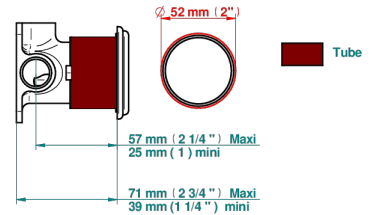

70847

21/06/2019

CHARACTERISTIC

- Malmaison Portoro
- Trim only for wall mixer on rosette

RELATED SKU'S

- Ref. G00-6540A Rough parts for wall mounted flush fit shower mixer 2 x 1/2" inlets 1 x 1/2" outlet

AVAILABLE FINITIONS

Antique nickel - H28
Black ceram - D30
Lacquered light bronze - D01
Matt chrome - C02
Matt gold - F07
Matt nickel (color finish) - C01

Polished chrome (color finish) - A02
Polished chrome / Polished gold (color finish) - G02
Polished gold (color finish) - F01
Polished nickel - B01
Soft gold - F30
Soft matt gold - F31

Varnished matt antique red copper (color finish) - H07