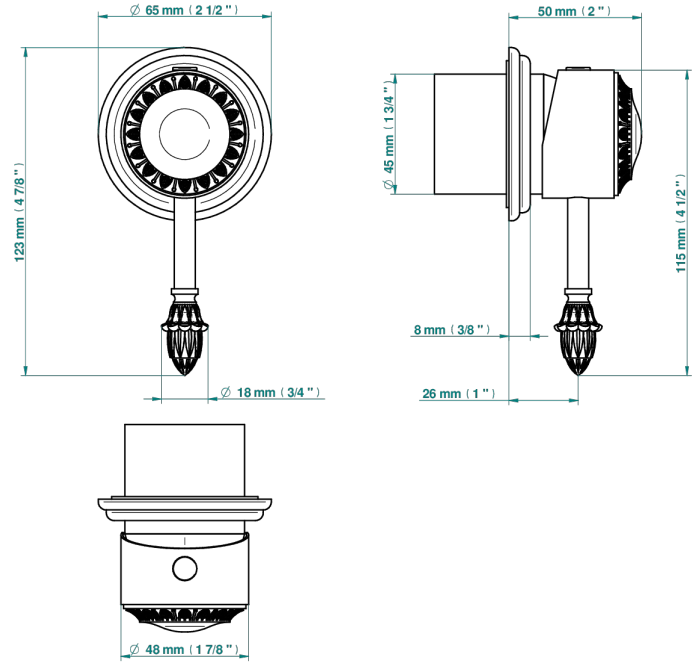

MALMAISON PORTORO

U95-6540RB

Trim only for wall mixer on rosette

Compatible with

6540A
6540A/W

6540/US