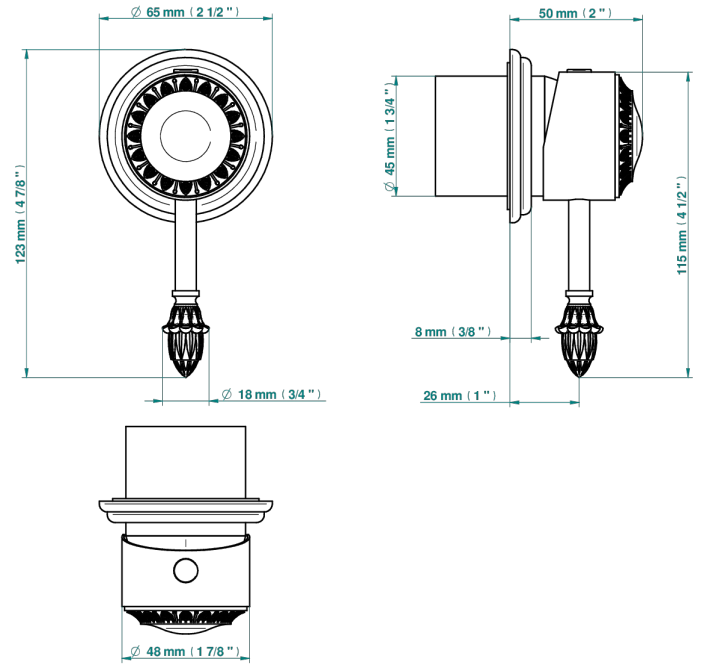

MALMAISON PORTORO

U95-6540RB

Trim only for wall mixer on rosette

Compatible with

6540A
6540A/W

6540A/US