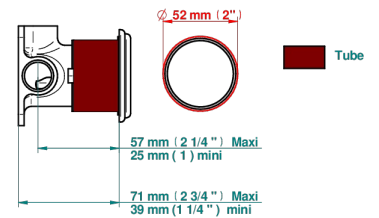

70847

21/06/2019

CHARACTERISTIC

- Malmaison Portoro
- Trim only for wall mixer on rosette

RELATED SKU'S

- Ref. G00-6540A Rough parts for wall mounted flush fit shower mixer 2 x 1/2" inlets 1 x 1/2" outlet

AVAILABLE FINITIONS

Antique nickel - H28
Black ceram - D30
Lacquered light bronze - D01
Matt chrome - C02
Matt gold - F07
Matt nickel (color finish) - C01

Polished chrome (color finish) - A02
Polished chrome / Polished gold (color finish) - G02
Polished gold (color finish) - F01
Polished nickel - B01
Soft gold - F30
Soft matt gold - F31

Varnished matt antique red copper (color finish) - H07