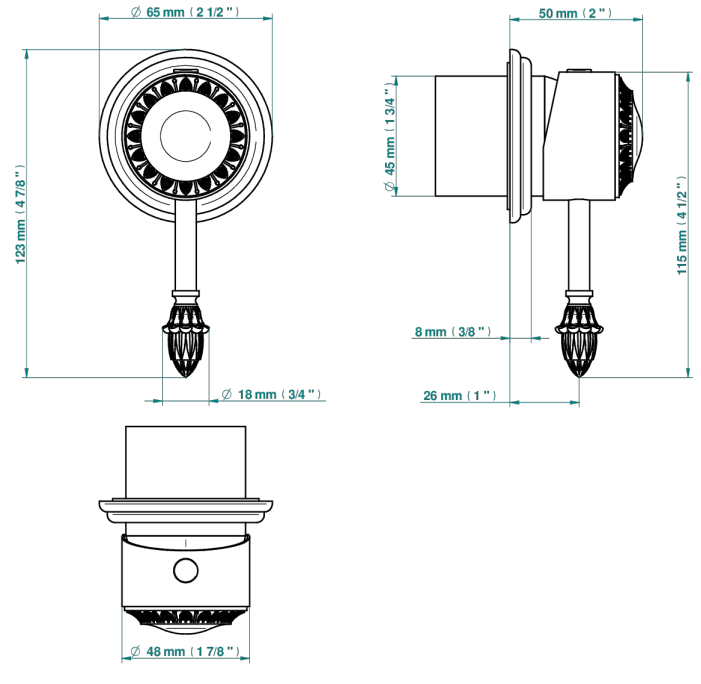

MALMAISON METAL

U93-6540RB

Trim only for wall mixer on rosette

THG®
PARIS

Compatible with

6540A
6540A/W

6540/US