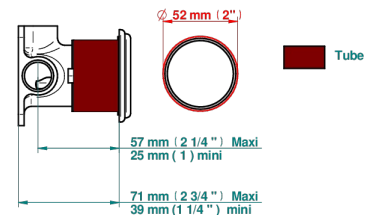

70847

21/06/2019

CHARACTERISTIC

- Malmaison Metal
- Trim only for wall mixer on rosette

RELATED SKU'S

- Ref. G00-6540A/US Built-in part for wall mounted flush fit shower mixer 2 inlets 1/2" -1 outlet 1/2" -US model

AVAILABLE FINITIONS

Black ceram - D30
Chrome polished - A02
Chrome polished / gold polished - G02
Copper antique matt, coated - H07
Gold mat - F07
Gold polished - F01

Light coated bronze - D01
Matt chrome (American satin) - C02
Matt nickel (American satin) - C01
Nickel antique / Sovereign - H28
Nickel polished - B01
Soft gold - F30

Soft matt gold - F31