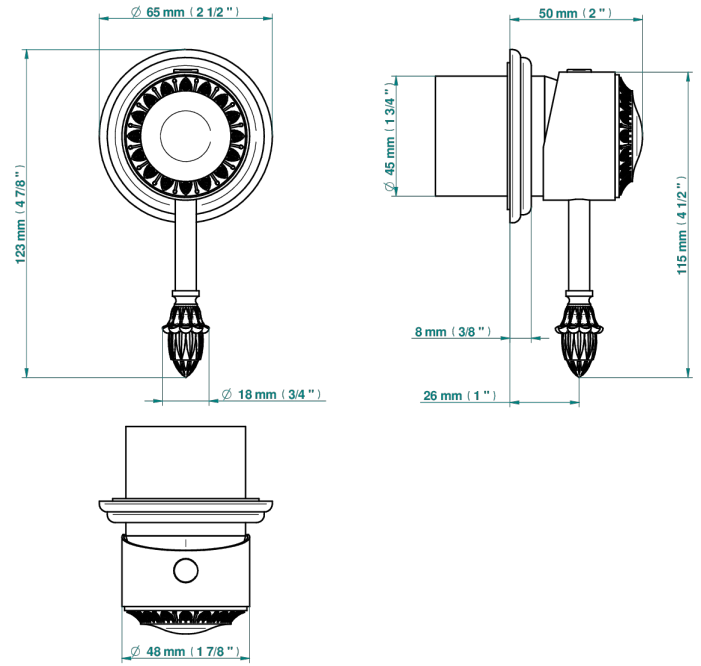

MALMAISON METAL

U93-6540RB

Trim only for wall mixer on rosette

Compatible with

6540A
6540A/W

6540A/US