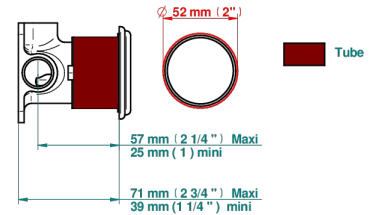

70847

21/06/2019

CHARACTERISTIC

- Malmaison Metal
- Trim only for wall mixer on rosette

RELATED SKU'S

- Ref. G00-6540A Rough parts for wall mounted flush fit shower mixer 2 x 1/2" inlets 1 x 1/2" outlet

AVAILABLE FINITIONS

Antique nickel - H28
Black ceram - D30
Lacquered light bronze - D01
Matt chrome - C02
Matt gold - F07
Matt nickel (color finish) - C01

Polished chrome (color finish) - A02
Polished chrome / Polished gold (color finish) - G02
Polished gold (color finish) - F01
Polished nickel - B01
Soft gold - F30
Soft matt gold - F31

Varnished matt antique red copper (color finish) - H07