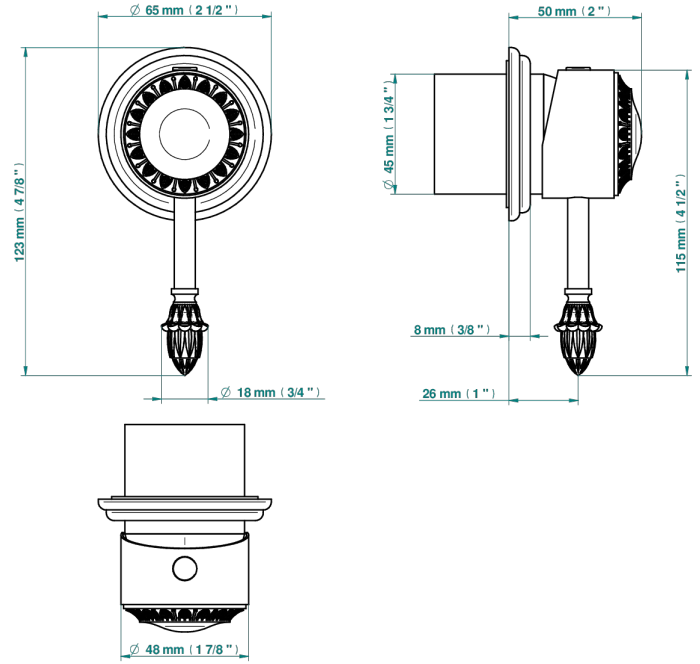

MALMAISON METAL

U93-6540RB

Trim only for wall mixer on rosette

Compatible with

6540A
6540A/W

6540A/US