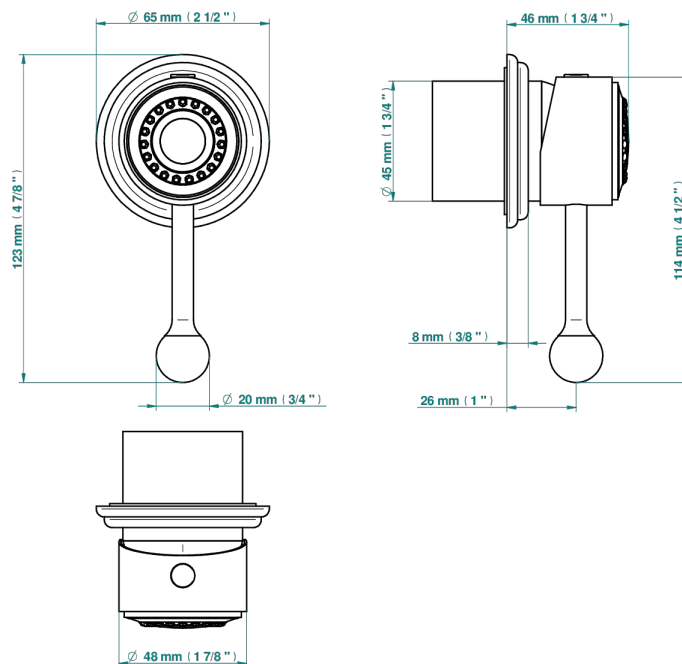

MONTE CARLO, WHITE GOLD PORCELAIN

U8C-6540RB

Trim only for wall mixer on rosette

Compatible with

6540A
6540A/W

6540A/US