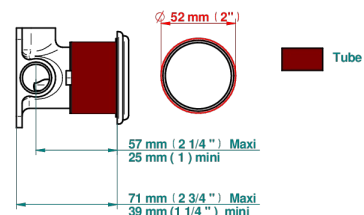

70846

21/06/2019

CHARACTERISTIC

- Monte Carlo, white gold porcelain
- Trim only for wall mixer on rosette

RELATED SKU'S

- Ref. G00-6540A/US Built-in part for wall mounted flush fit shower mixer 2 inlets 1/2" -1 outlet 1/2" -US model

AVAILABLE FINITIONS

Black ceram - D30
Chrome polished - A02
Chrome polished / gold polished - G02
Copper antique matt, coated - H07
Gold mat - F07
Gold polished - F01

Light coated bronze - D01
Matt chrome (American satin) - C02
Matt nickel (American satin) - C01
Nickel antique / Sovereign - H28
Nickel polished - B01
Soft gold - F30

Soft matt gold - F31