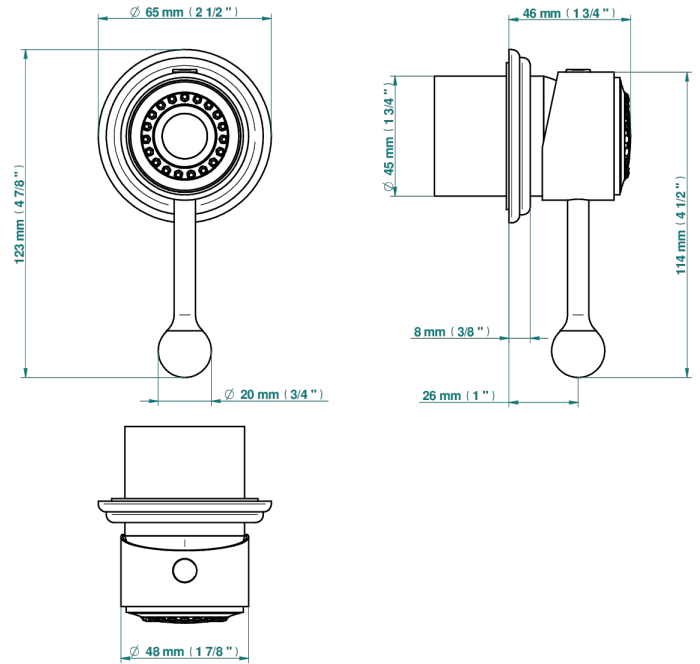

MONTE CARLO, GOLD PORCELAIN

U8B-6540RB

Trim only for wall mixer on rosette

Compatible with

6540A
6540A/W

6540A/US