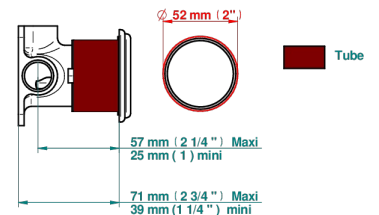

70845

21/06/2019

CHARACTERISTIC

- Monte Carlo, gold porcelain
- Trim only for wall mixer on rosette

RELATED SKU'S

- Ref. G00-6540A/US Built-in part for wall mounted flush fit shower mixer 2 inlets 1/2" -1 outlet 1/2" -US model

AVAILABLE FINITIONS

Black ceram - D30
Chrome polished - A02
Chrome polished / gold polished - G02
Copper antique matt, coated - H07
Gold mat - F07
Gold polished - F01

Light coated bronze - D01
Matt chrome (American satin) - C02
Matt nickel (American satin) - C01
Nickel antique / Sovereign - H28
Nickel polished - B01
Soft gold - F30

Soft matt gold - F31