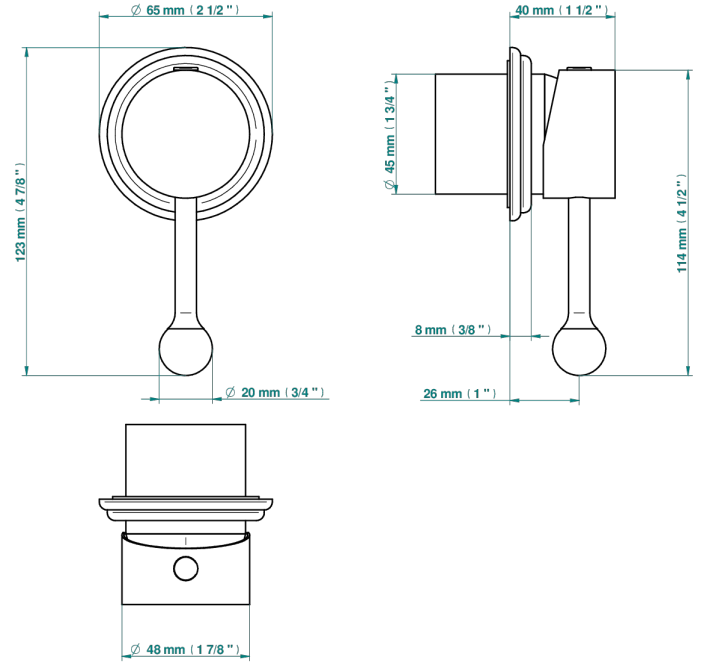

PETALE DE CRISTAL - CLEAR CRYSTAL FINE GOLD THREAD

U6E-6540RB

Trim only for wall mixer on rosette

Compatible with

6540A
6540A/W

6540A/US