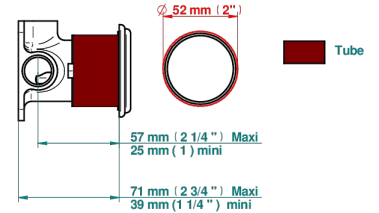

70842

21/06/2019

CHARACTERISTIC

- Pétale de Cristal - Clear crystal fine gold thread
- Trim only for wall mixer on rosette

RELATED SKU'S

- Ref. G00-6540A/US Built-in part for wall mounted flush fit shower mixer 2 inlets 1/2" -1 outlet 1/2" -US model

AVAILABLE FINITIONS

Black ceram - D30

Blush PVD - H62

Brass color PVD - H49

Brown bronze color PVD - F33

Chrome polished - A02

Chrome polished / gold polished -

G02

Copper antique matt, coated - H07

Gold color PVD - H52

Gold mat - F07

Gold polished - F01

Graphite PVD - H64

Light coated bronze - D01

Matt Umber PVD - H67

Matt blush PVD - H60

Matt brass color PVD - H50

Matt brown bronze color PVD - F34

Matt chrome (American satin) - C02

Matt gold color PVD - H53

Matt graphite PVD - H65

Matt nickel (American satin) - C01

Matt nickel color PVD - H56

Nickel antique / Sovereign - H28

Nickel color PVD - H55

Nickel polished - B01

Soft gold - F30

Soft matt gold - F31

Umber PVD - H66