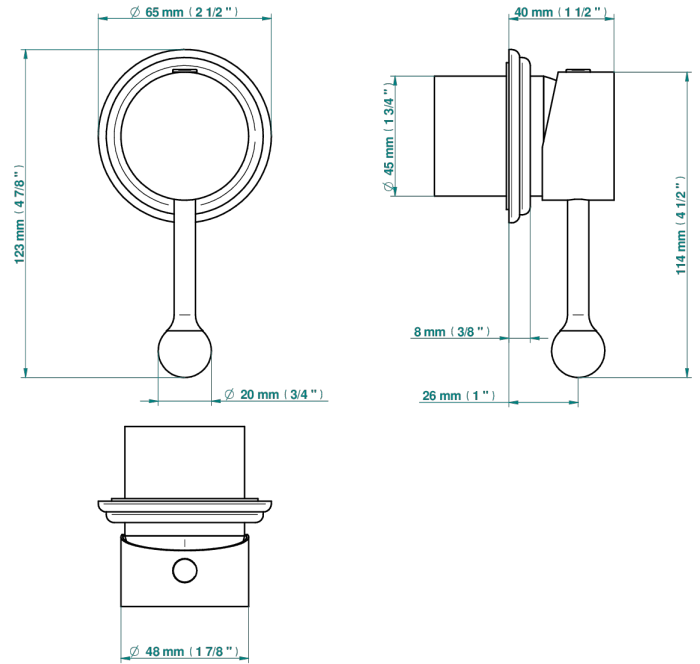

PETALE DE CRISTAL CLAIR LISERE DORE

U6E-6540RB

Trim only for wall mixer on rosette

THG®
PARIS

Compatible with

6540A
6540A/W

6540/US