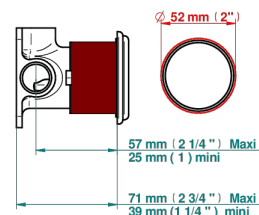

Tube

70842

21/06/2019

CHARACTERISTIC

- Pétale de Cristal - Black crystal
- Trim only for wall mixer on rosette

RELATED SKU'S

- Ref. G00-6540A/US Built-in part for wall mounted flush fit shower mixer 2 inlets 1/2" -1 outlet 1/2" -US model

AVAILABLE FINITIONS

Black ceram - D30

Blush PVD - H62

Brass color PVD - H49

Brown bronze color PVD - F33

Chrome polished - A02

Chrome polished / gold polished -

G02

Copper antique matt, coated - H07

Gold color PVD - H52

Gold mat - F07

Gold polished - F01

Graphite PVD - H64

Light coated bronze - D01

Matt Umber PVD - H67

Matt blush PVD - H60

Matt brass color PVD - H50

Matt brown bronze color PVD - F34

Matt chrome (American satin) - C02

Matt gold color PVD - H53

Matt graphite PVD - H65

Matt nickel (American satin) - C01

Matt nickel color PVD - H56

Nickel antique / Sovereign - H28

Nickel color PVD - H55

Nickel polished - B01

Soft gold - F30

Soft matt gold - F31

Umber PVD - H66