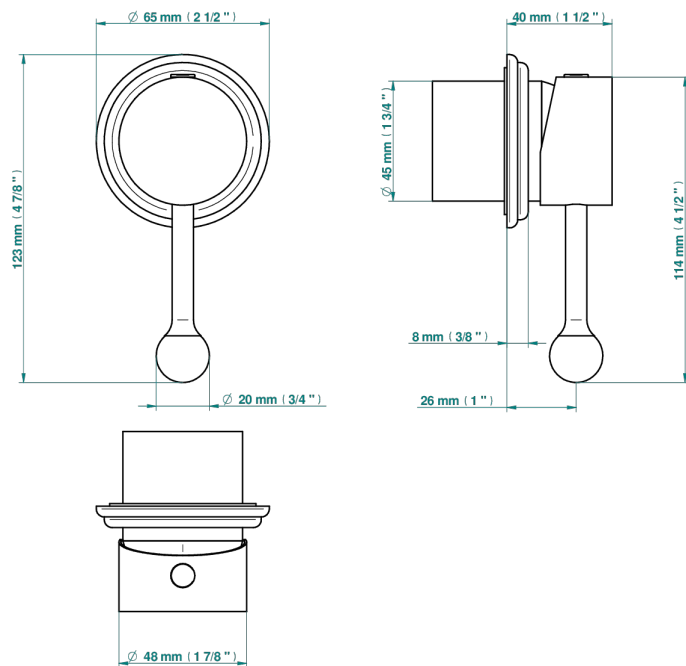

PETALE DE CRISTAL - BLACK CRYSTAL

U6D-6540RB

Trim only for wall mixer on rosette

Compatible with

6540A
6540A/W

6540A/US