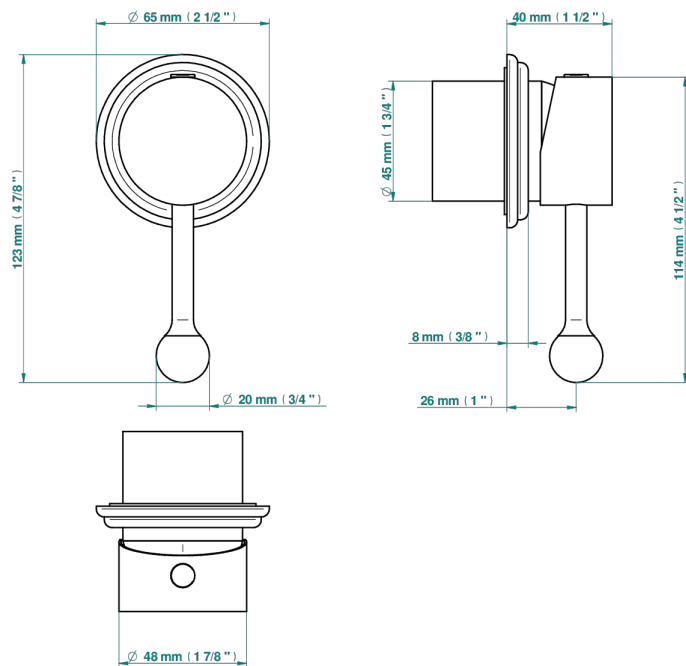

PETALE DE CRISTAL - RED CRYSTAL

U6C-6540RB

Trim only for wall mixer on rosette

Compatible with

6540A
6540A/W

6540A/US