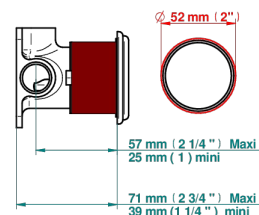

Tube

70842

21/06/2019

CHARACTERISTIC

- Pétale de Cristal - Red crystal
- Trim only for wall mixer on rosette

RELATED SKU'S

- Ref. G00-6540A/US Built-in part for wall mounted flush fit shower mixer 2 inlets 1/2" -1 outlet 1/2" -US model

AVAILABLE FINITIONS

Black ceram - D30

Blush PVD - H62

Brass color PVD - H49

Brown bronze color PVD - F33

Chrome polished - A02

Chrome polished / gold polished -

G02

Copper antique matt, coated - H07

Gold color PVD - H52

Gold mat - F07

Gold polished - F01

Graphite PVD - H64

Light coated bronze - D01

Matt Umber PVD - H67

Matt blush PVD - H60

Matt brass color PVD - H50

Matt brown bronze color PVD - F34

Matt chrome (American satin) - C02

Matt gold color PVD - H53

Matt graphite PVD - H65

Matt nickel (American satin) - C01

Matt nickel color PVD - H56

Nickel antique / Sovereign - H28

Nickel color PVD - H55

Nickel polished - B01

Soft gold - F30

Soft matt gold - F31

Umber PVD - H66