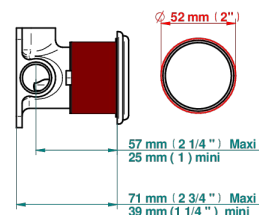

Tube

70842

21/06/2019

CHARACTERISTIC

- Pétale de Cristal - Blue crystal
- Trim only for wall mixer on rosette

RELATED SKU'S

- Ref. G00-6540A/US Built-in part for wall mounted flush fit shower mixer 2 inlets 1/2" -1 outlet 1/2" -US model

AVAILABLE FINITIONS

Black ceram - D30

Blush PVD - H62

Brass color PVD - H49

Brown bronze color PVD - F33

Chrome polished - A02

Chrome polished / gold polished -

G02

Copper antique matt, coated - H07

Gold color PVD - H52

Gold mat - F07

Gold polished - F01

Graphite PVD - H64

Light coated bronze - D01

Matt Umber PVD - H67

Matt blush PVD - H60

Matt brass color PVD - H50

Matt brown bronze color PVD - F34

Matt chrome (American satin) - C02

Matt gold color PVD - H53

Matt graphite PVD - H65

Matt nickel (American satin) - C01

Matt nickel color PVD - H56

Nickel antique / Sovereign - H28

Nickel color PVD - H55

Nickel polished - B01

Soft gold - F30

Soft matt gold - F31

Umber PVD - H66