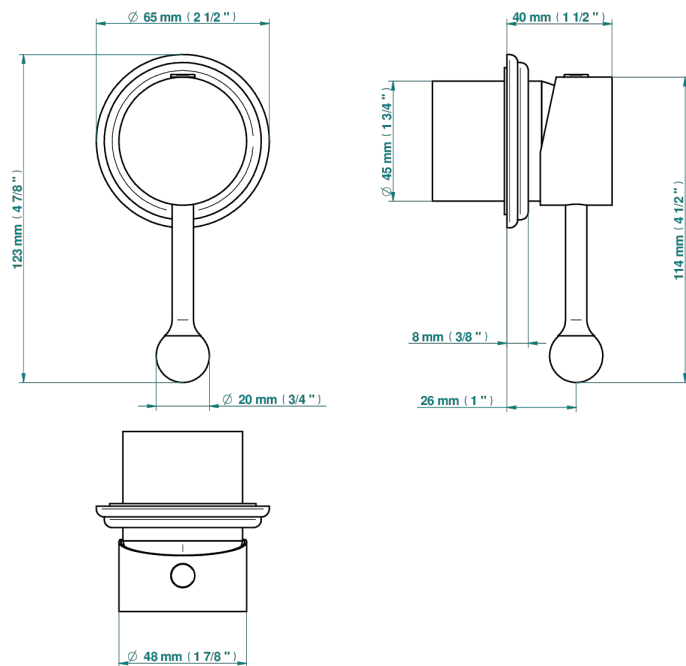

PETALE DE CRISTAL - BLUE CRYSTAL

U6B-6540RB

Trim only for wall mixer on rosette

Compatible with

6540A
6540A/W

6540A/US