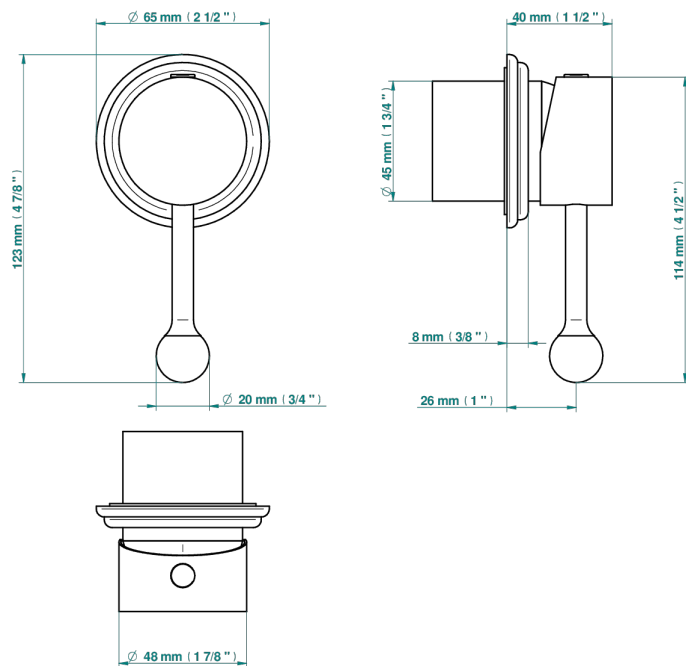

PETALE DE CRISTAL - CLEAR CRYSTAL

U6A-6540RB

Trim only for wall mixer on rosette

Compatible with

6540A
6540A/W

6540A/US