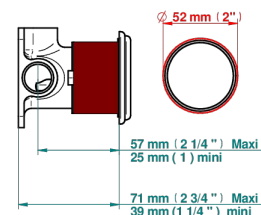

Tube

70842

21/06/2019

CHARACTERISTIC

- Pétale de Cristal - Clear crystal
- Trim only for wall mixer on rosette

RELATED SKU'S

- Ref. G00-6540A/US Built-in part for wall mounted flush fit shower mixer 2 inlets 1/2" -1 outlet 1/2" -US model

AVAILABLE FINITIONS

Black ceram - D30

Blush PVD - H62

Brass color PVD - H49

Brown bronze color PVD - F33

Chrome polished - A02

Chrome polished / gold polished -

G02

Copper antique matt, coated - H07

Gold color PVD - H52

Gold mat - F07

Gold polished - F01

Graphite PVD - H64

Light coated bronze - D01

Matt Umber PVD - H67

Matt blush PVD - H60

Matt brass color PVD - H50

Matt brown bronze color PVD - F34

Matt chrome (American satin) - C02

Matt gold color PVD - H53

Matt graphite PVD - H65

Matt nickel (American satin) - C01

Matt nickel color PVD - H56

Nickel antique / Sovereign - H28

Nickel color PVD - H55

Nickel polished - B01

Soft gold - F30

Soft matt gold - F31

Umber PVD - H66