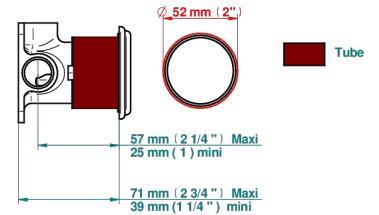

70841

21/06/2019

CHARACTERISTIC

- Rose
- Trim only for wall mixer on rosette

RELATED SKU'S

- Ref. G00-6540A/US Built-in part for wall mounted flush fit shower mixer 2 inlets 1/2" -1 outlet 1/2" -US model

AVAILABLE FINITIONS

- Black ceram - D30
- Blush PVD - H62
- Brass color PVD - H49
- Brown bronze color PVD - F33
- Chrome polished - A02
- Chrome polished / gold polished - G02

- Gold color PVD - H52
- Gold mat - F07
- Gold polished - F01
- Graphite PVD - H64
- Matt Umber PVD - H67
- Matt blush PVD - H60

- Matt brass color PVD - H50
- Matt brown bronze color PVD - F34
- Matt chrome (American satin) - C02
- Matt gold color PVD - H53
- Matt graphite PVD - H65
- Matt nickel (American satin) - C01

- Matt nickel color PVD - H56
- Nickel antique / Sovereign - H28
- Nickel color PVD - H55
- Nickel polished - B01
- Soft matt gold - F31
- Umber PVD - H66