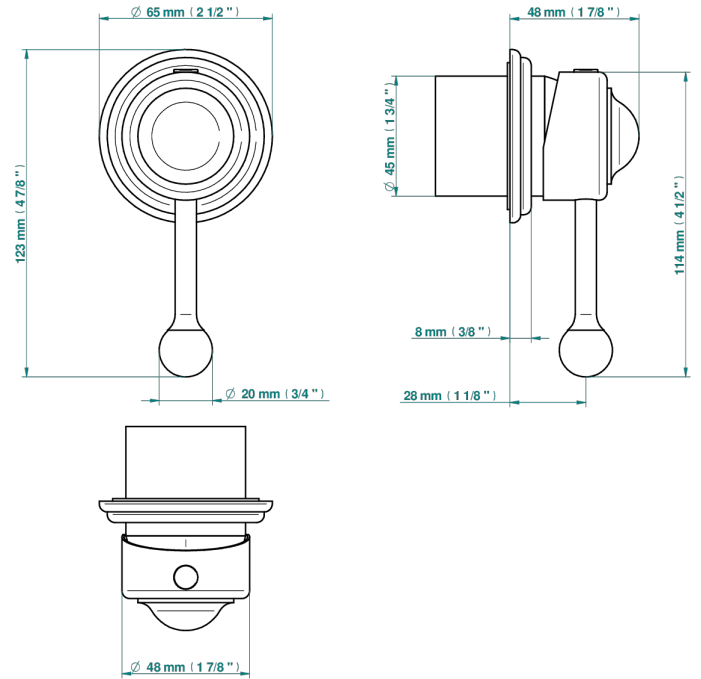

SUN DRAGON

U5D-6540RB

Trim only for wall mixer on rosette

Compatible with