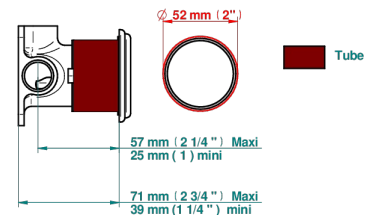

Tube

70841

21/06/2019

CHARACTERISTIC

- Sun Dragon
- Trim only for wall mixer on rosette

RELATED SKU'S

- Ref. G00-6540A/US Built-in part for wall mounted flush fit shower mixer 2 inlets 1/2" -1 outlet 1/2" -US model

AVAILABLE FINITIONS

Black ceram - D30

Blush PVD - H62

Brass color PVD - H49

Brown bronze color PVD - F33

Chrome polished - A02

Chrome polished / gold polished - G02

Copper antique matt, coated - H07

Gold color PVD - H52

Gold mat - F07

Gold polished - F01

Graphite PVD - H64

Light coated bronze - D01

Matt Umber PVD - H67

Matt blush PVD - H60

Matt brass color PVD - H50

Matt brown bronze color PVD - F34

Matt chrome (American satin) - C02

Matt gold color PVD - H53

Matt graphite PVD - H65

Matt nickel (American satin) - C01

Matt nickel color PVD - H56

Nickel antique / Sovereign - H28

Nickel color PVD - H55

Nickel polished - B01

Soft gold - F30

Soft matt gold - F31

Umber PVD - H66