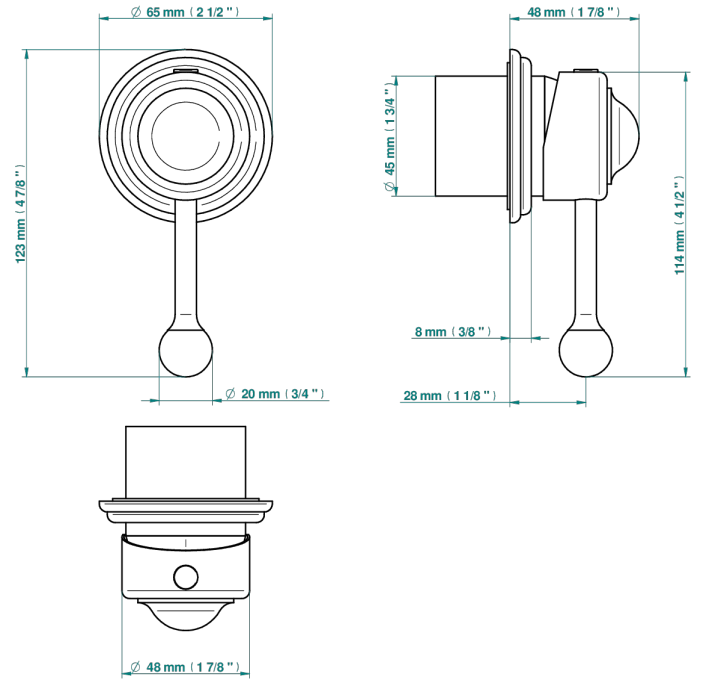

FLORE

U5A-6540RB

Trim only for wall mixer on rosette

Compatible with

6540A
6540A/W

6540A/US