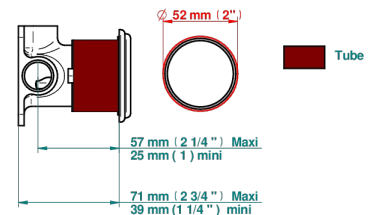

70841

21/06/2019

CHARACTERISTIC

- Flore
- Trim only for wall mixer on rosette

RELATED SKU'S

- Ref. G00-6540A/US Built-in part for wall mounted flush fit shower mixer 2 inlets 1/2" -1 outlet 1/2" -US model

AVAILABLE FINITIONS

Black ceram - D30

Blush PVD - H62

Brass color PVD - H49

Brown bronze color PVD - F33

Chrome polished - A02

Chrome polished / gold polished - G02

Copper antique matt, coated - H07

Gold color PVD - H52

Gold mat - F07

Gold polished - F01

Graphite PVD - H64

Light coated bronze - D01

Matt Umber PVD - H67

Matt blush PVD - H60

Matt brass color PVD - H50

Matt brown bronze color PVD - F34

Matt chrome (American satin) - C02

Matt gold color PVD - H53

Matt graphite PVD - H65

Matt nickel (American satin) - C01

Matt nickel color PVD - H56

Nickel antique / Sovereign - H28

Nickel color PVD - H55

Nickel polished - B01

Soft gold - F30

Soft matt gold - F31

Umber PVD - H66