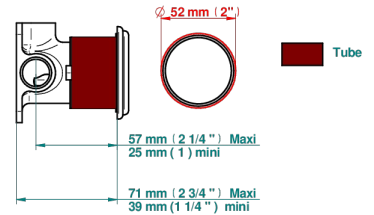

70840

21/06/2019

CHARACTERISTIC

- Duomo
- Trim only for wall mixer on rosette

RELATED SKU'S

- Ref. G00-6540A/US Built-in part for wall mounted flush fit shower mixer 2 inlets 1/2" -1 outlet 1/2" -US model

AVAILABLE FINITIONS

- Black ceram - D30
- Blush PVD - H62
- Brass color PVD - H49
- Brown bronze color PVD - F33
- Chrome polished - A02
- Chrome polished / gold polished - G02

- Copper antique matt, coated - H07
- Gold color PVD - H52
- Gold mat - F07
- Gold polished - F01
- Graphite PVD - H64
- Light coated bronze - D01

- Matt Umber PVD - H67
- Matt blush PVD - H60
- Matt brass color PVD - H50
- Matt brown bronze color PVD - F34
- Matt chrome (American satin) - C02
- Matt gold color PVD - H53

- Matt graphite PVD - H65
- Matt nickel (American satin) - C01
- Matt nickel color PVD - H56
- Nickel antique / Sovereign - H28
- Nickel color PVD - H55
- Nickel polished - B01

- Soft gold - F30
- Soft matt gold - F31
- Umber PVD - H66