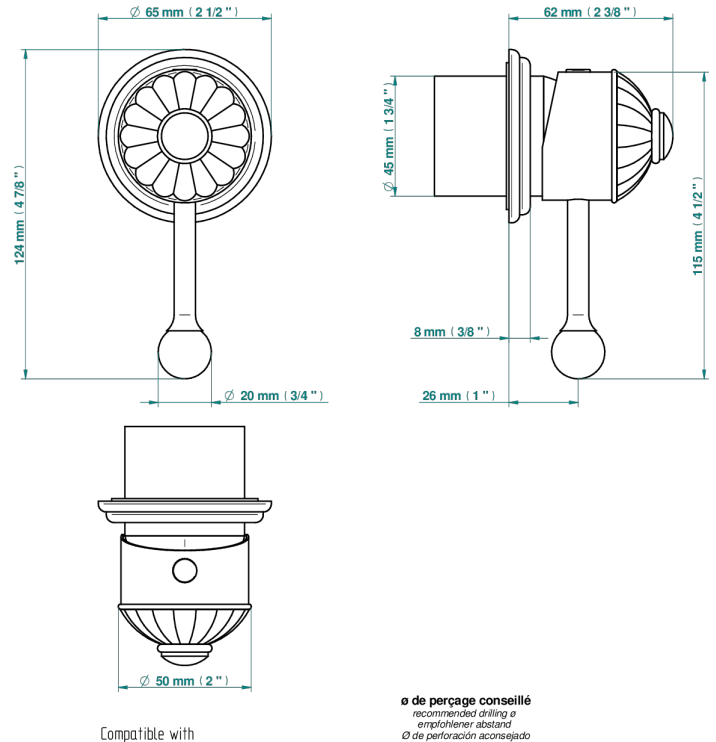

MANDARINE CLEAR CRYSTAL

U1D-6540RB

Trim only for wall mixer on rosette

Compatible with