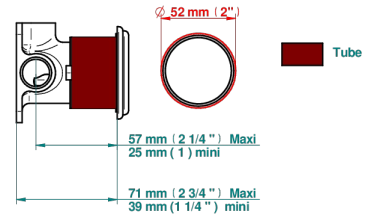

70834

21/06/2019

CHARACTERISTIC

- Mandarin Clear crystal
- Trim only for wall mixer on rosette

RELATED SKU'S

- Ref. G00-6540A/US Built-in part for wall mounted flush fit shower mixer 2 inlets 1/2" -1 outlet 1/2" -US model

AVAILABLE FINITIONS

Black ceram - D30

Blush PVD - H62

Brass color PVD - H49

Brown bronze color PVD - F33

Chrome polished - A02

Chrome polished / gold polished - G02

Copper antique matt, coated - H07

Gold color PVD - H52

Gold mat - F07

Gold polished - F01

Graphite PVD - H64

Light coated bronze - D01

Matt Umber PVD - H67

Matt blush PVD - H60

Matt brass color PVD - H50

Matt brown bronze color PVD - F34

Matt chrome (American satin) - C02

Matt gold color PVD - H53

Matt graphite PVD - H65

Matt nickel (American satin) - C01

Matt nickel color PVD - H56

Nickel antique / Sovereign - H28

Nickel color PVD - H55

Nickel polished - B01

Soft gold - F30

Soft matt gold - F31

Umber PVD - H66