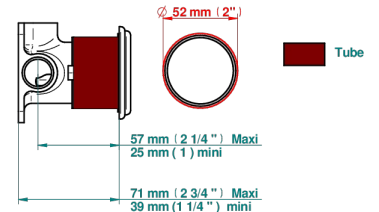

70834

21/06/2019

CARACTERÍSTICAS

- Mandarine cristal claro
- Trim only for wall mixer on rosette

PRODUCTOS RELACIONADOS

- Ref. G00-6540A Rough parts for wall mounted flush fit shower mixer 2 x 1/2" inlets 1 x 1/2" outlet

ACABADOS DISPONIBLES

Bronce claro - D01
Cerámica negra mate - D30
Cobre viejo mate - H07
Cromo - A02
Cromo / dorado - G02
Cromo mate - C02

Dorado - F01
Dorado mate - F07
Dorado pálido - F30
Dorado pálido mate (sin barniz) - F31
Níquel - B01
Níquel mate - C01

Níquel viejo - H28
Pvd blush - H62
Pvd blush mate - H60
Pvd color latón - H49
Pvd color latón mate - H50
Pvd color níquel - H55

Pvd color níquel mate - H56
Pvd color oro - H52
Pvd color oro mate - H53
Pvd grafito - H64
Pvd grafito mate - H65
Pvd marrón bronce - F33

Pvd marrón bronce mate - F34
Pvd umber - H66
Pvd umber mate - H67