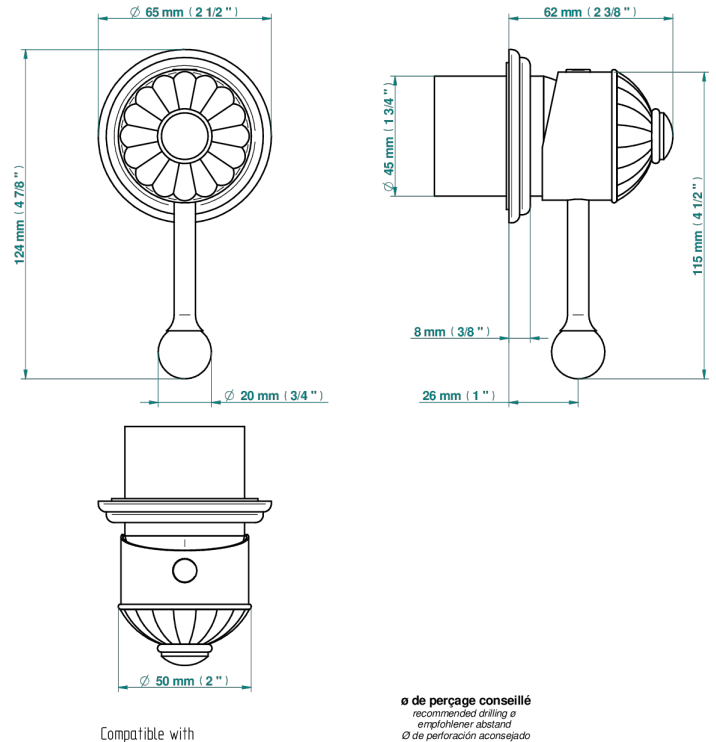

MANDARINE CRISTAL CLARO

U1D-6540RB

Trim only for wall mixer on rosette

THG®
PARIS

Compatible with

6540A
6540A/W

6540A/US