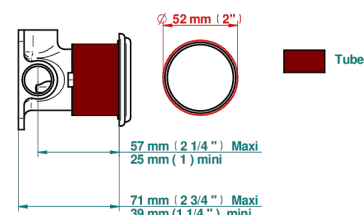

70833

21/06/2019

CHARACTERISTIC

- 1900 with smooth metal lever handles
- Trim only for wall mixer on rosette

RELATED SKU'S

- Ref. G00-6540A/US Built-in part for wall mounted flush fit shower mixer 2 inlets 1/2" -1 outlet 1/2" -US model

AVAILABLE FINITIONS

Black ceram - D30

Blush PVD - H62

Brass color PVD - H49

Brown bronze color PVD - F33

Chrome polished - A02

Chrome polished / gold polished -

G02

Copper antique matt, coated - H07

Gold color PVD - H52

Gold mat - F07

Gold polished - F01

Graphite PVD - H64

Light coated bronze - D01

Matt Umber PVD - H67

Matt blush PVD - H60

Matt brass color PVD - H50

Matt brown bronze color PVD - F34

Matt chrome (American satin) - C02

Matt gold color PVD - H53

Matt graphite PVD - H65

Matt nickel (American satin) - C01

Matt nickel color PVD - H56

Natural smoked Brass - A13

Nickel antique / Sovereign - H28

Nickel color PVD - H55

Nickel polished - B01

Soft gold - F30

Soft matt gold - F31

Umber PVD - H66