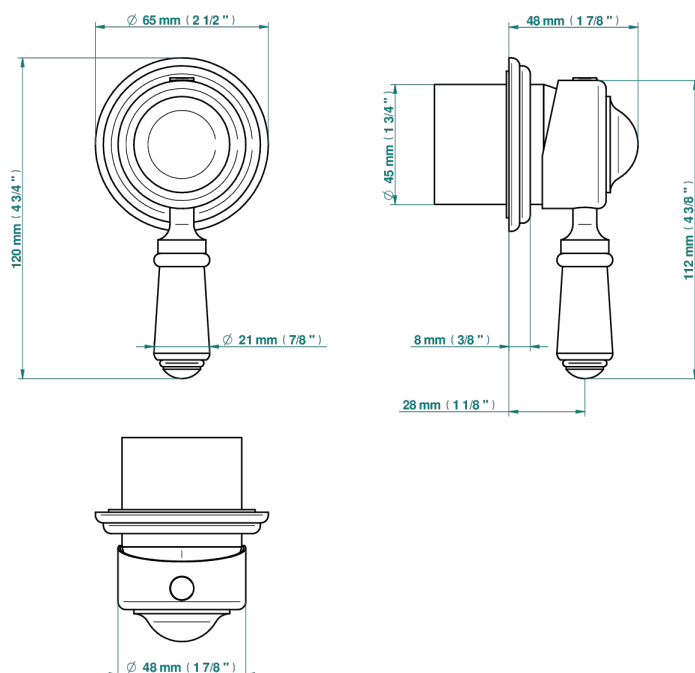

1900 WITH SMOOTH METAL LEVER HANDLES

G3M-6540RB

Trim only for wall mixer on rosette

Compatible with

6540A
6540A/W

6540A/US