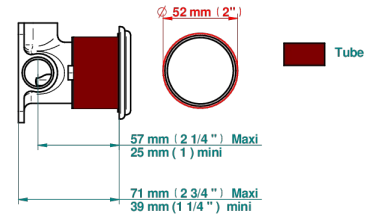

70832

21/06/2019

CHARACTERISTIC

- Amour de Trianon
- Trim only for wall mixer on rosette

RELATED SKU'S

- Ref. G00-6540A/US Built-in part for wall mounted flush fit shower mixer 2 inlets 1/2" -1 outlet 1/2" -US model

AVAILABLE FINITIONS

Black ceram - D30
Chrome polished - A02
Chrome polished / gold polished - G02
Copper antique matt, coated - H07
Gold mat - F07
Gold polished - F01

Light coated bronze - D01
Matt chrome (American satin) - C02
Matt nickel (American satin) - C01
Nickel antique / Sovereign - H28
Nickel polished - B01
Soft gold - F30

Soft matt gold - F31