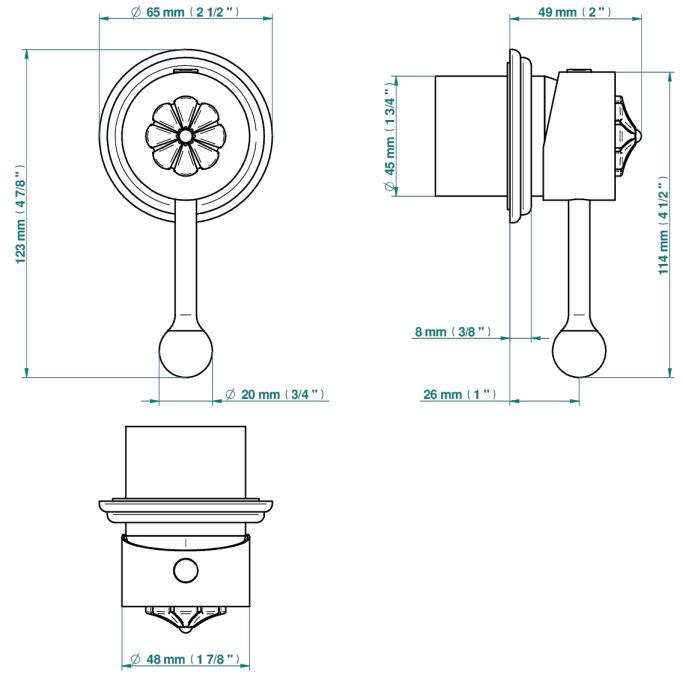

AMOUR DE TRIANON

G24-6540RB

Trim only for wall mixer on rosette

THG®
PARIS

Compatible with

6540A
6540A/W

6540/US