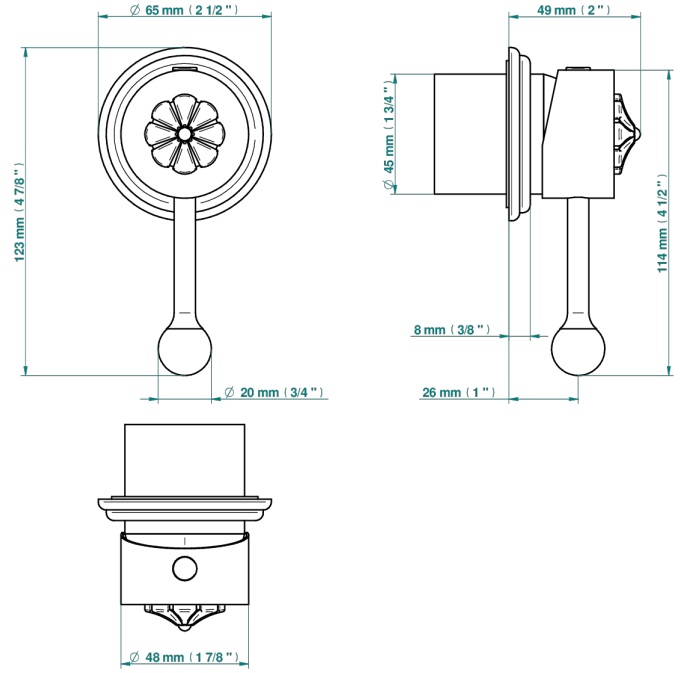

AMOUR DE TRIANON

G24-6540RB

Trim only for wall mixer on rosette

THG®
PARIS

Compatible with

6540A
6540A/W

6540/US