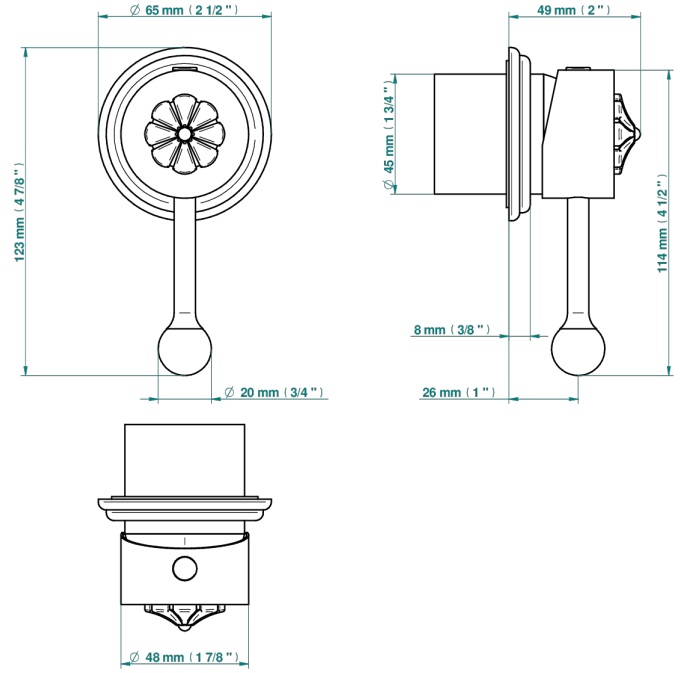

AMOUR DE TRIANON

G24-6540RB

Trim only for wall mixer on rosette

THG®
PARIS

Compatible with

6540A
6540A/W

6540A/US