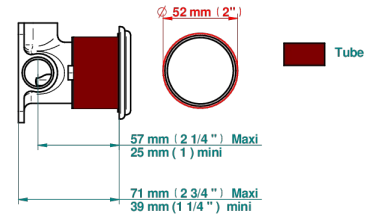

70832

21/06/2019

CHARACTERISTIC

- Amour de Trianon
- Trim only for wall mixer on rosette

RELATED SKU'S

- Ref. G00-6540A Rough parts for wall mounted flush fit shower mixer 2 x 1/2" inlets 1 x 1/2" outlet

AVAILABLE FINITIONS

Antique nickel - H28
Black ceram - D30
Lacquered light bronze - D01
Matt chrome - C02
Matt gold - F07
Matt nickel (color finish) - C01

Polished chrome (color finish) - A02
Polished chrome / Polished gold (color finish) - G02
Polished gold (color finish) - F01
Polished nickel - B01
Soft gold - F30
Soft matt gold - F31

Varnished matt antique red copper (color finish) - H07