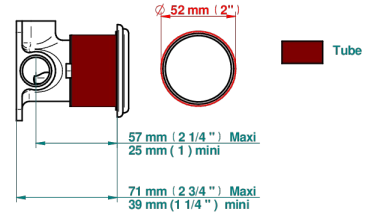

70832

21/06/2019

CARACTERÍSTICAS

- Versailles
- Trim only for wall mixer on rosette

PRODUCTOS RELACIONADOS

- Ref. G00-6540A Rough parts for wall mounted flush fit shower mixer 2 x 1/2" inlets 1 x 1/2" outlet

ACABADOS DISPONIBLES

Bronce claro - D01
Cerámica negra mate - D30
Cobre viejo mate - H07
Cromo - A02
Cromo / dorado - G02
Cromo mate - C02

Dorado - F01
Dorado mate - F07
Dorado pálido - F30
Dorado pálido mate (sin barniz) - F31
Níquel - B01
Níquel mate - C01

Níquel viejo - H28
Pvd blush - H62
Pvd blush mate - H60
Pvd color latón - H49
Pvd color latón mate - H50
Pvd color níquel - H55

Pvd color níquel mate - H56
Pvd color oro - H52
Pvd color oro mate - H53
Pvd grafito - H64
Pvd grafito mate - H65
Pvd marrón bronce - F33

Pvd marrón bronce mate - F34
Pvd umber - H66
Pvd umber mate - H67