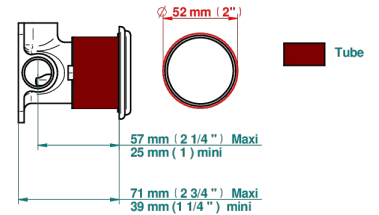

70832

21/06/2019

CHARACTERISTIC

- Versailles
- Trim only for wall mixer on rosette

RELATED SKU'S

- Ref. G00-6540A Rough parts for wall mounted flush fit shower mixer 2 x 1/2" inlets 1 x 1/2" outlet

AVAILABLE FINITIONS

Antique nickel - H28
Black ceram - D30
Blush PVD - H62
Brass color PVD - H49
Brown bronze color PVD - F33
Gold color PVD - H52

Graphite PVD - H64
Lacquered light bronze - D01
Matt Umber PVD - H67
Matt blush PVD - H60
Matt brass color PVD - H50
Matt brown bronze color PVD - F34

Matt chrome - C02
Matt gold - F07
Matt gold color PVD - H53
Matt graphite PVD - H65
Matt nickel (color finish) - C01
Matt nickel color PVD - H56

Nickel color PVD - H55
Polished chrome (color finish) - A02
Polished chrome / Polished gold (color finish) - G02
Polished gold (color finish) - F01
Polished nickel - B01
Soft gold - F30

Soft matt gold - F31
Umber PVD - H66
Varnished matt antique red copper (color finish) - H07