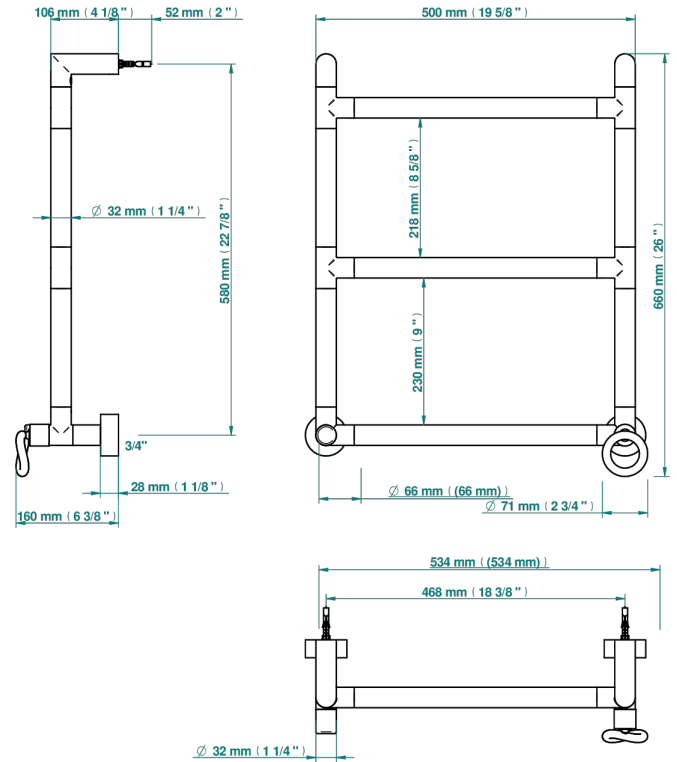

# COLLECTION "O"

G4P-TWR3H1

Contemporary round towel warmer, 3 rails, 533 mm x 617 mm, hydronic with 1 stylised handle

THG<sup>®</sup>  
PARIS

70830

10/07/2019

## CARACTERÍSTICAS

- Collection "O"
- Contemporary round towel warmer, 3 rails, 533 mm x 617 mm, hydronic with 1 stylised handle

## ESPECIFICACIONES TÉCNICAS

- Pression : 0,5 bars < P < 3 bars (recommandée)
- Pressure : 7.25 psi < P < 43.5 psi (advised)
- Température eau maximale conseillée : 60°C
- Maximum water temperature advised: 140°F
- Hauteur minimale au sol (maximum height from the ground) : 60 cm (24")
- Puissance / Power : 44W à Delta T 30