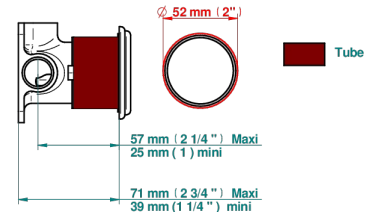

70825

20/06/2019

CHARACTERISTIC

- Mandarin Metal
- Trim only for wall mixer on rosette

RELATED SKU'S

- Ref. G00-6540A/US Built-in part for wall mounted flush fit shower mixer 2 inlets 1/2" -1 outlet 1/2" -US model

AVAILABLE FINITIONS

Black ceram - D30

Blush PVD - H62

Brass color PVD - H49

Brown bronze color PVD - F33

Chrome polished - A02

Chrome polished / gold polished - G02

Copper antique matt, coated - H07

Gold color PVD - H52

Gold mat - F07

Gold polished - F01

Graphite PVD - H64

Light coated bronze - D01

Matt Umber PVD - H67

Matt blush PVD - H60

Matt brass color PVD - H50

Matt brown bronze color PVD - F34

Matt chrome (American satin) - C02

Matt gold color PVD - H53

Matt graphite PVD - H65

Matt nickel (American satin) - C01

Matt nickel color PVD - H56

Nickel antique / Sovereign - H28

Nickel color PVD - H55

Nickel polished - B01

Soft gold - F30

Soft matt gold - F31

Umber PVD - H66