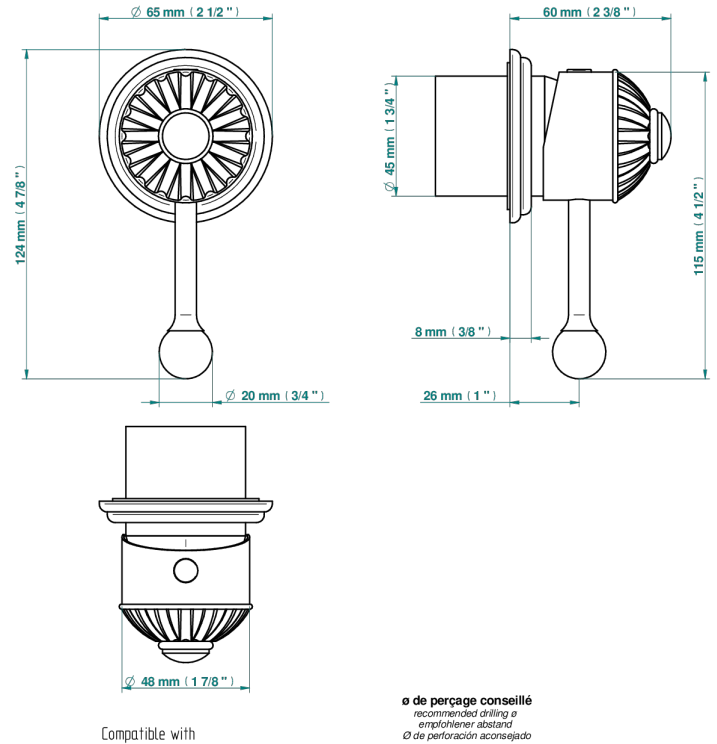

MANDARINE METAL

U1A-6540RB

Trim only for wall mixer on rosette

Compatible with