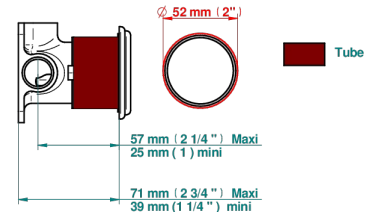

Tube

70825

20/06/2019

CHARACTERISTIC

- Jaipur Metal
- Trim only for wall mixer on rosette

RELATED SKU'S

- Ref. G00-6540A/US Built-in part for wall mounted flush fit shower mixer 2 inlets 1/2" -1 outlet 1/2" -US model

AVAILABLE FINITIONS

Black ceram - D30

Blush PVD - H62

Brass color PVD - H49

Brown bronze color PVD - F33

Chrome polished - A02

Chrome polished / gold polished - G02

Copper antique matt, coated - H07

Gold color PVD - H52

Gold mat - F07

Gold polished - F01

Graphite PVD - H64

Light coated bronze - D01

Matt Umber PVD - H67

Matt blush PVD - H60

Matt brass color PVD - H50

Matt brown bronze color PVD - F34

Matt chrome (American satin) - C02

Matt gold color PVD - H53

Matt graphite PVD - H65

Matt nickel (American satin) - C01

Matt nickel color PVD - H56

Nickel antique / Sovereign - H28

Nickel color PVD - H55

Nickel polished - B01

Soft gold - F30

Soft matt gold - F31

Umber PVD - H66