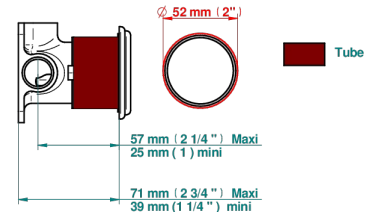

70824

20/06/2019

CHARACTERISTIC

- Jaipur Black Onyx
- Trim only for wall mixer on rosette

RELATED SKU'S

- Ref. G00-6540A/US Built-in part for wall mounted flush fit shower mixer 2 inlets 1/2" -1 outlet 1/2" -US model

AVAILABLE FINITIONS

Black ceram - D30

Blush PVD - H62

Brass color PVD - H49

Brown bronze color PVD - F33

Chrome polished - A02

Chrome polished / gold polished -

G02

Copper antique matt, coated - H07

Gold color PVD - H52

Gold mat - F07

Gold polished - F01

Graphite PVD - H64

Light coated bronze - D01

Matt Umber PVD - H67

Matt blush PVD - H60

Matt brass color PVD - H50

Matt brown bronze color PVD - F34

Matt chrome (American satin) - C02

Matt gold color PVD - H53

Matt graphite PVD - H65

Matt nickel (American satin) - C01

Matt nickel color PVD - H56

Nickel antique / Sovereign - H28

Nickel color PVD - H55

Nickel polished - B01

Soft gold - F30

Soft matt gold - F31

Umber PVD - H66