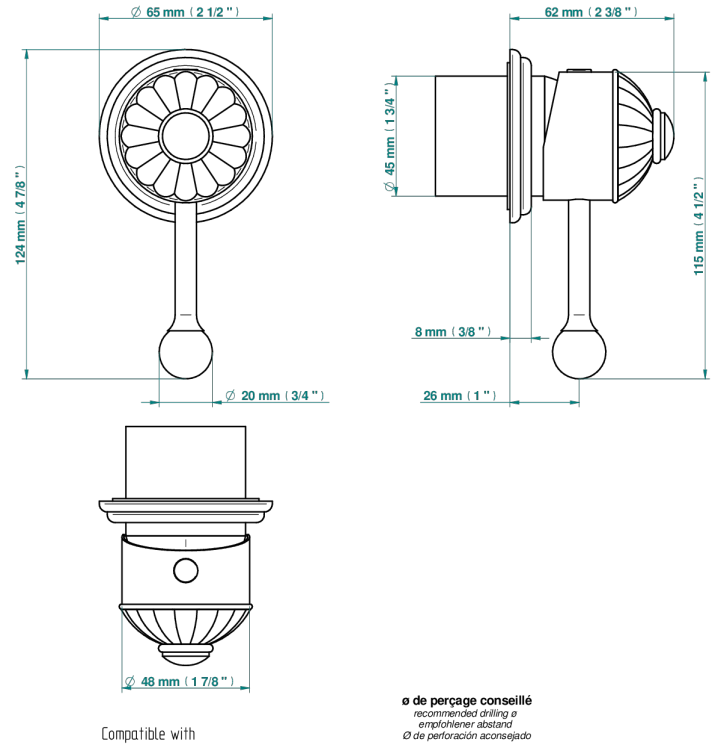

JAIPUR BLACK ONYX

A9C-6540RB

Trim only for wall mixer on rosette

Compatible with