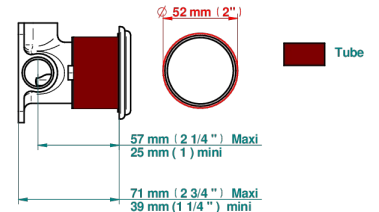

70823

20/06/2019

CHARACTERISTIC

- Mandarin Satiny crystal
- Trim only for wall mixer on rosette

RELATED SKU'S

- Ref. G00-6540A/US Built-in part for wall mounted flush fit shower mixer 2 inlets 1/2" -1 outlet 1/2" -US model

AVAILABLE FINITIONS

Black ceram - D30

Blush PVD - H62

Brass color PVD - H49

Brown bronze color PVD - F33

Chrome polished - A02

Chrome polished / gold polished - G02

Copper antique matt, coated - H07

Gold color PVD - H52

Gold mat - F07

Gold polished - F01

Graphite PVD - H64

Light coated bronze - D01

Matt Umber PVD - H67

Matt blush PVD - H60

Matt brass color PVD - H50

Matt brown bronze color PVD - F34

Matt chrome (American satin) - C02

Matt gold color PVD - H53

Matt graphite PVD - H65

Matt nickel (American satin) - C01

Matt nickel color PVD - H56

Nickel antique / Sovereign - H28

Nickel color PVD - H55

Nickel polished - B01

Soft gold - F30

Soft matt gold - F31

Umber PVD - H66