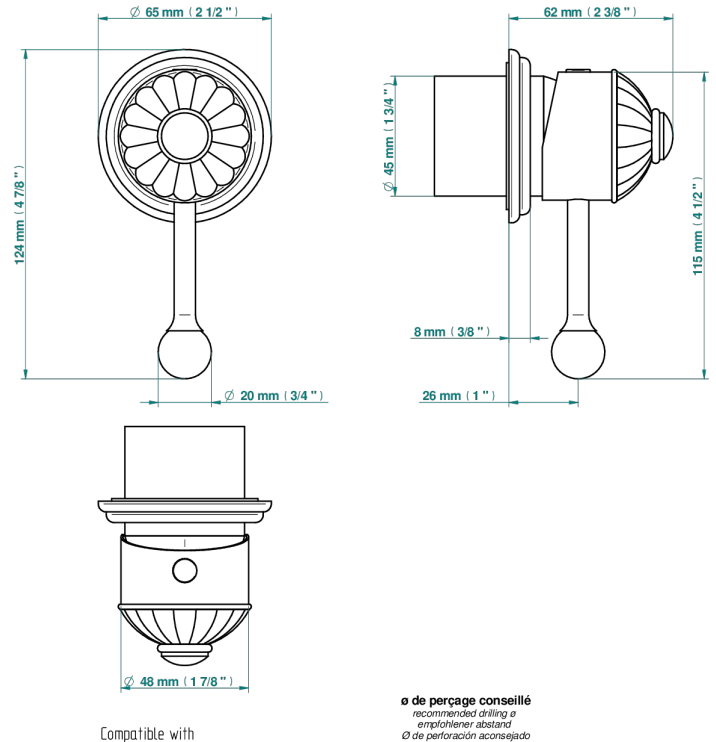

MANDARINE SATINY CRYSTAL

U1E-6540RB

Trim only for wall mixer on rosette

THG®
PARIS

Compatible with