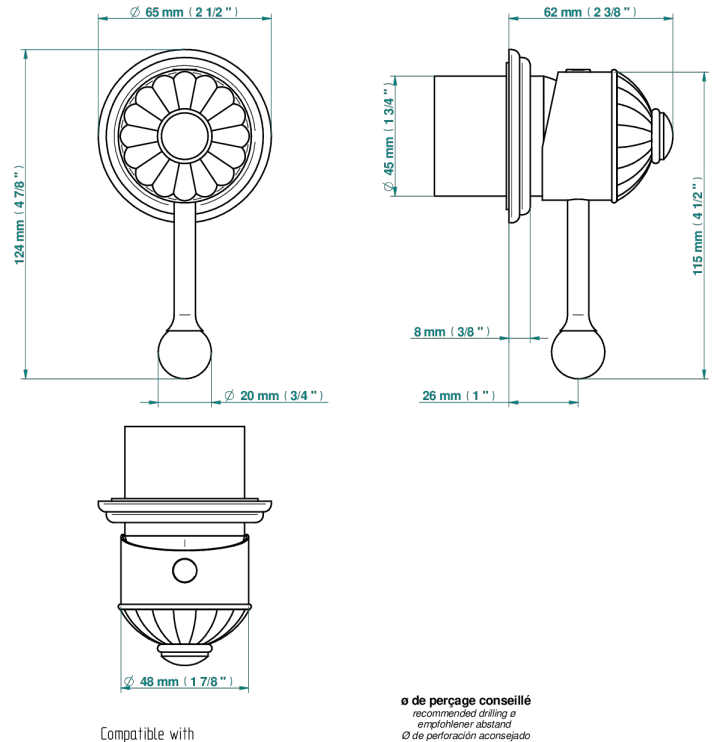

JAIPUR SATINY CRYSTAL

A9B-6540RB

Trim only for wall mixer on rosette

Compatible with