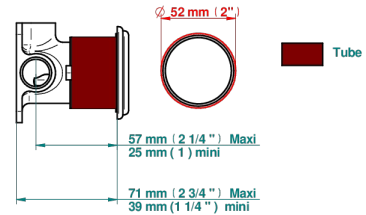

70823

20/06/2019

CHARACTERISTIC

- Jaipur Satiny crystal
- Trim only for wall mixer on rosette

RELATED SKU'S

- Ref. G00-6540A/US Built-in part for wall mounted flush fit shower mixer 2 inlets 1/2" -1 outlet 1/2" -US model

AVAILABLE FINITIONS

Black ceram - D30	Copper antique matt, coated - H07	Matt Umber PVD - H67	Matt graphite PVD - H65	Soft gold - F30
Blush PVD - H62	Gold color PVD - H52	Matt blush PVD - H60	Matt nickel (American satin) - C01	Soft matt gold - F31
Brass color PVD - H49	Gold mat - F07	Matt brass color PVD - H50	Matt nickel color PVD - H56	Umber PVD - H66
Brown bronze color PVD - F33	Gold polished - F01	Matt brown bronze color PVD - F34	Nickel antique / Sovereign - H28	
Chrome polished - A02	Graphite PVD - H64	Matt chrome (American satin) - C02	Nickel color PVD - H55	
Chrome polished / gold polished - G02	Light coated bronze - D01	Matt gold color PVD - H53	Nickel polished - B01