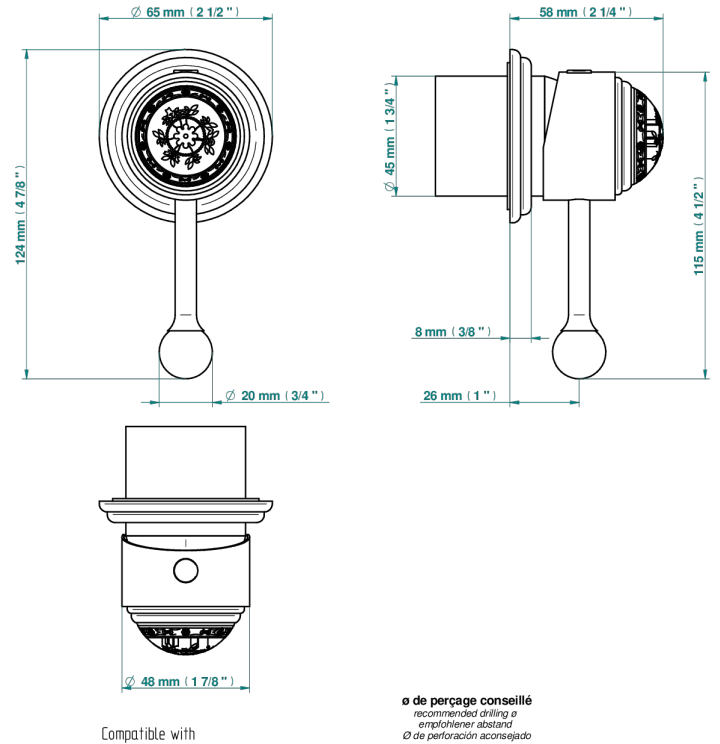

MARQUISE PLATINUM DECOR

A7G-6540RB

Trim only for wall mixer on rosette

THG[®]
PARIS

6540A
6540A/W

6540/US

70822

20/06/2019

CHARACTERISTIC

- Marquise platinum decor
- Trim only for wall mixer on rosette

RELATED SKU'S

- Ref. G00-6540A/US Built-in part for wall mounted flush fit shower mixer 2 inlets 1/2" -1 outlet 1/2" -US model