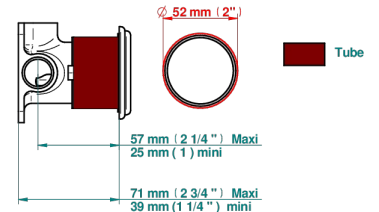

MARQUISE PLATINUM DECOR

A7G-6540RB

Trim only for wall mixer on rosette

THG[®]
PARIS

6540A
6540A/W

6540/US

70822

20/06/2019

CHARACTERISTIC

- Marquise platinum decor
- Trim only for wall mixer on rosette

RELATED SKU'S

- Ref. G00-6540A/US Built-in part for wall mounted flush fit shower mixer 2 inlets 1/2" -1 outlet 1/2" -US model