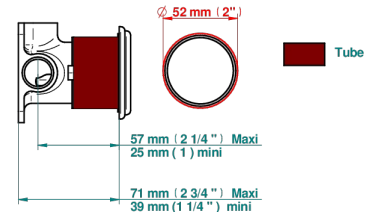

Tube

70821

20/06/2019

CHARACTERISTIC

- Marquise Gold decor
- Trim only for wall mixer on rosette

RELATED SKU'S

- Ref. G00-6540A/US Built-in part for wall mounted flush fit shower mixer 2 inlets 1/2" -1 outlet 1/2" -US model

AVAILABLE FINITIONS

Black ceram - D30

Blush PVD - H62

Brass color PVD - H49

Brown bronze color PVD - F33

Chrome polished - A02

Chrome polished / gold polished - G02

Copper antique matt, coated - H07

Gold color PVD - H52

Gold mat - F07

Gold polished - F01

Graphite PVD - H64

Light coated bronze - D01

Matt Umber PVD - H67

Matt blush PVD - H60

Matt brass color PVD - H50

Matt brown bronze color PVD - F34

Matt chrome (American satin) - C02

Matt gold color PVD - H53

Matt graphite PVD - H65

Matt nickel (American satin) - C01

Matt nickel color PVD - H56

Nickel antique / Sovereign - H28

Nickel color PVD - H55

Nickel polished - B01

Soft gold - F30

Soft matt gold - F31

Umber PVD - H66