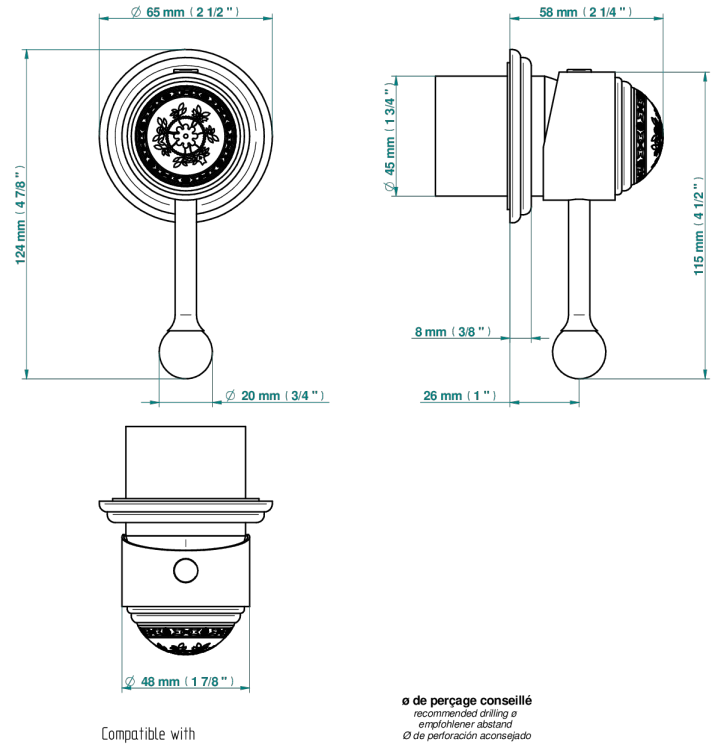

MARQUISE GOLD DECOR

A7F-6540RB

Trim only for wall mixer on rosette

Compatible with