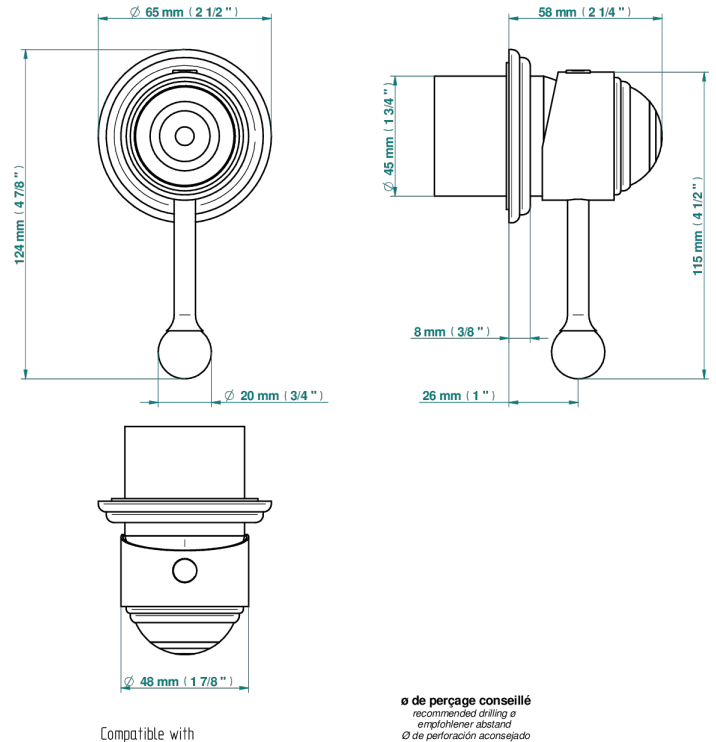

ITHAQUE PLATINUM DECOR

A7B-6540RB

Trim only for wall mixer on rosette

Compatible with