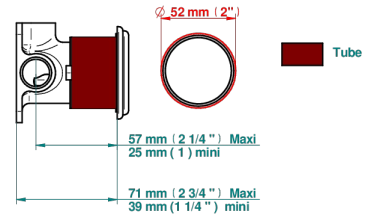

70820

20/06/2019

CHARACTERISTIC

- Ithaque Platinum decor
- Trim only for wall mixer on rosette

RELATED SKU'S

- Ref. G00-6540A/US Built-in part for wall mounted flush fit shower mixer 2 inlets 1/2" -1 outlet 1/2" -US model

AVAILABLE FINITIONS

Black ceram - D30	Copper antique matt, coated - H07	Matt Umber PVD - H67	Matt graphite PVD - H65	Soft gold - F30
Blush PVD - H62	Gold color PVD - H52	Matt blush PVD - H60	Matt nickel (American satin) - C01	Soft matt gold - F31
Brass color PVD - H49	Gold mat - F07	Matt brass color PVD - H50	Matt nickel color PVD - H56	Umber PVD - H66
Brown bronze color PVD - F33	Gold polished - F01	Matt brown bronze color PVD - F34	Nickel antique / Sovereign - H28	
Chrome polished - A02	Graphite PVD - H64	Matt chrome (American satin) - C02	Nickel color PVD - H55	
Chrome polished / gold polished - G02	Light coated bronze - D01	Matt gold color PVD - H53	Nickel polished - B01