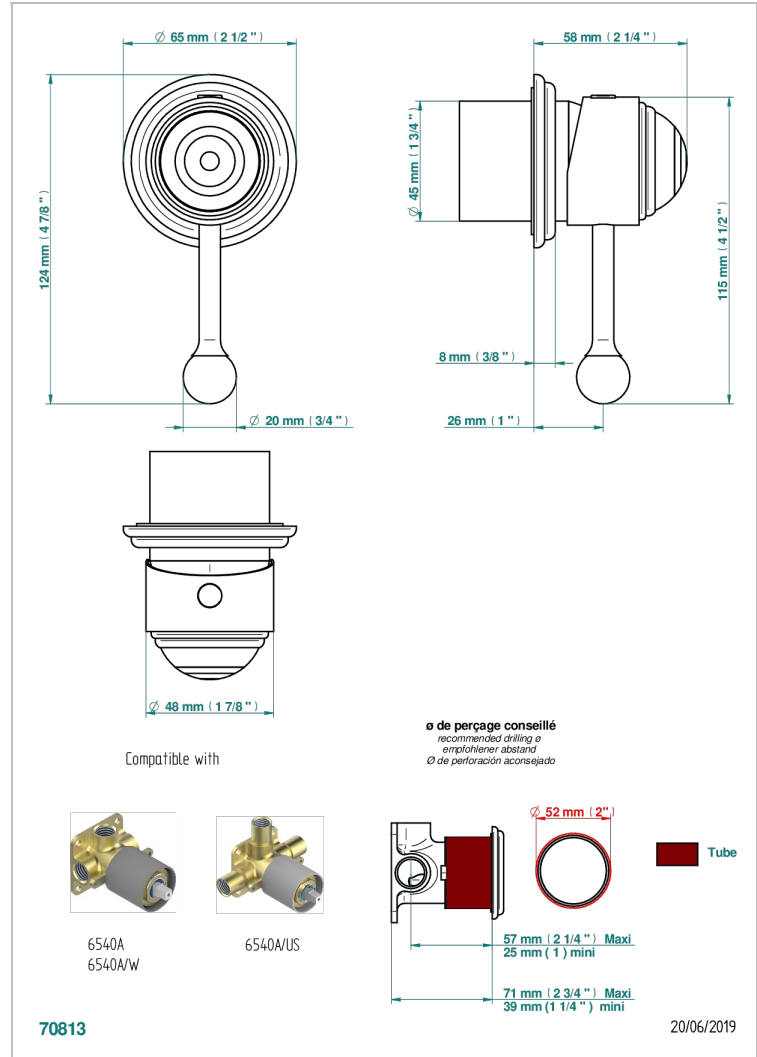

ITHAQUE GOLD DECOR

A7A-6540RB

Trim only for wall mixer on rosette

CHARACTERISTIC

- Ithaque Gold decor
- Trim only for wall mixer on rosette

RELATED SKU'S

- Ref. G00-6540A/US Built-in part for wall mounted flush fit shower mixer 2 inlets 1/2" -1 outlet 1/2" -US model