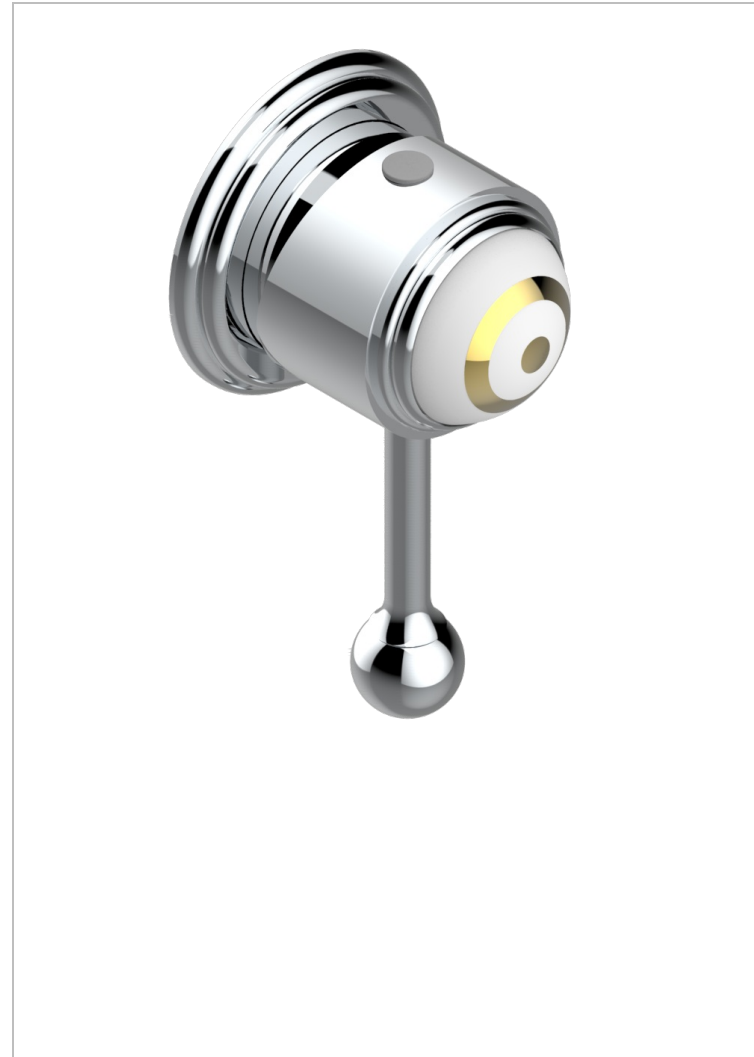

ITHAQUE GOLD DECOR

A7A-6540RB

Trim only for wall mixer on rosette

CHARACTERISTIC

- Ithaque Gold decor
- Trim only for wall mixer on rosette

RELATED SKU'S

- Ref. G00-6540A/US Built-in part for wall mounted flush fit shower mixer 2 inlets 1/2" -1 outlet 1/2" -US model

AVAILABLE FINITIONS

Black ceram - D30

Blush PVD - H62

Brass color PVD - H49

Brown bronze color PVD - F33

Chrome polished - A02

Chrome polished / gold polished - G02

Copper antique matt, coated - H07

Matt brown bronze color PVD - F34

Matt chrome (American satin) - C02

Matt gold color PVD - H53

Matt graphite PVD - H65

Matt nickel (American satin) - C01

Matt nickel color PVD - H56

Nickel antique / Sovereign - H28

Nickel color PVD - H55

Nickel polished - B01

Soft gold - F30

Soft matt gold - F31

Umber PVD - H66